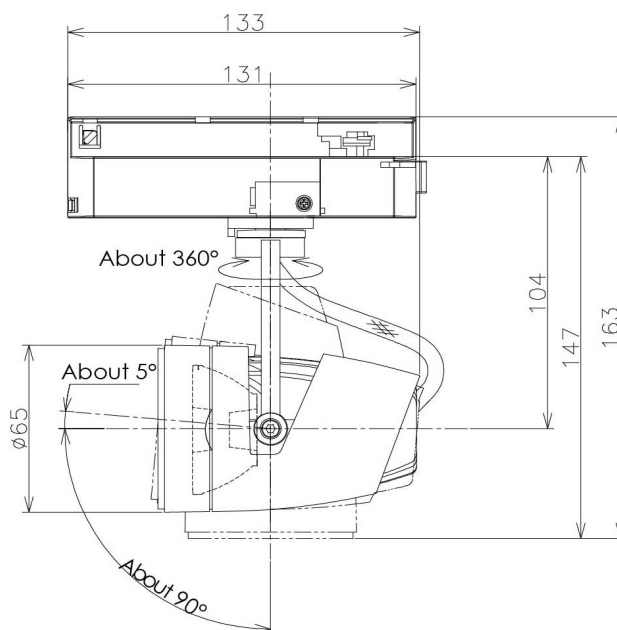

Item no. SD376-1415W9030-IK-LX

Series Name: Versa L-G Tracklight (Lens Type In-Track) (SD376-IK-LX)

Installation	Track mount
Type	Versa L-G Tracklight (Lens Type In-Track) (SD376-IK-LX)
Fixture wattage	14W
Beam angle	20 deg
Color Temp.	3000K
CRI	Ra>90
Luminous	1073 lm
Body	Die-cast aluminum alloy
Body finish	White
Trim finish	White
Reflector finish	N/A
IP Rate	IP20
Light source	COB module
Input Voltage	AC220~240V
Dimming Type	Non-Dimmable
Certificate	CE, CCC
Cut Hole	N/A