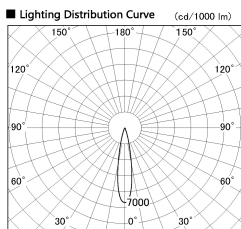

Item no. SD376-1415W9030-IK-LX

Series Name: Versa L-G Tracklight (Lens Type In-Track) (SD376-IK-LX)

Installation	Track mount
Type	
Fixture wattage	14W
Beam angle	20 deg
Color Temp.	3000K
CRI	Ra>90
Luminous	1073 lm
Body	Die-cast aluminum alloy
Body finish	White
Trim finish	White
Reflector finish	N/A
IP Rate	IP20
Light source	COB module
Input Voltage	AC220~240V
Dimming Type	Non-Dimmable
Certificate	CE, CCC
Cut Hole	N/A