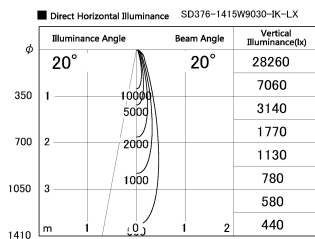

Item no. SD376-1415W9030-IK-LX

Series Name: Versa L-G Tracklight (Lens Type In-Track) (SD376-IK-LX)

Installation	Track mount
Type	
Fixture wattage	14W
Beam angle	20 deg
Color Temp.	3000K
CRI	Ra>90
Luminous	1073 lm
Body	Die-cast aluminum alloy
Body finish	White
Trim finish	White
Reflector finish	N/A
IP Rate	IP20
Light source	COB module
Input Voltage	AC220~240V
Dimming Type	Non-Dimmable
Certificate	CE, CCC
Cut Hole	N/A