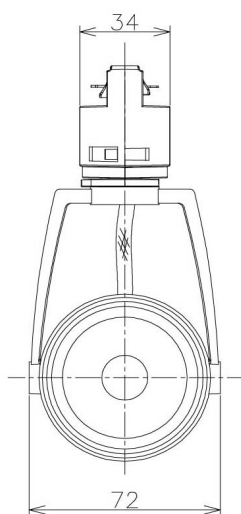

Item no. SD376-1415W9030-IK-LX

Series Name: Versa L-G Tracklight (Lens Type In-Track) (SD376-IK-LX)

Installation	Track mount
Type	Versa L-G Tracklight (Lens Type In-Track) (SD376-IK-LX)
Fixture wattage	14W
Beam angle	20 deg
Color Temp.	3000K
CRI	Ra>90
Luminous	1073 lm
Body	Die-cast aluminum alloy
Body finish	White
Trim finish	White
Reflector finish	N/A
IP Rate	IP20
Light source	COB module
Input Voltage	AC220~240V
Dimming Type	Non-Dimmable
Certificate	CE, CCC
Cut Hole	N/A