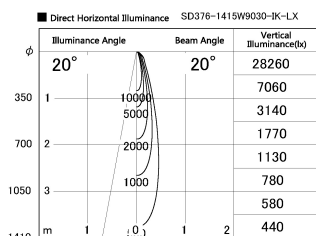

Item no. SD376-1415W9030-IK-LX

Series Name: Versa L-G Tracklight (Lens Type In-Track) (SD376-IK-LX)

Installation	Track mount
Type	Versa L-G Tracklight (Lens Type In-Track) (SD376-IK-LX)
Fixture wattage	14W
Beam angle	20 deg
Color Temp.	3000K
CRI	Ra>90
Luminous	1073 lm
Body	Die-cast aluminum alloy
Body finish	White
Trim finish	White
Reflector finish	N/A
IP Rate	IP20
Light source	COB module
Input Voltage	AC220~240V
Dimming Type	Non-Dimmable
Certificate	CE, CCC
Cut Hole	N/A