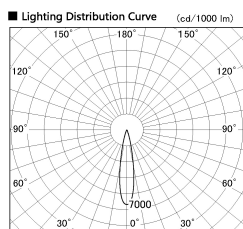

Item no. SD376-1415W9030-IK-LX

Series Name: Versa L-G Tracklight (Lens Type In-Track) (SD376-IK-LX)

Installation	Track mount
Type	Versa L-G Tracklight (Lens Type In-Track) (SD376-IK-LX)
Fixture wattage	14W
Beam angle	20 deg
Color Temp.	3000K
CRI	Ra>90
Luminous	1073 lm
Body	Die-cast aluminum alloy
Body finish	White
Trim finish	White
Reflector finish	N/A
IP Rate	IP20
Light source	COB module
Input Voltage	AC220~240V
Dimming Type	Non-Dimmable
Certificate	CE, CCC
Cut Hole	N/A