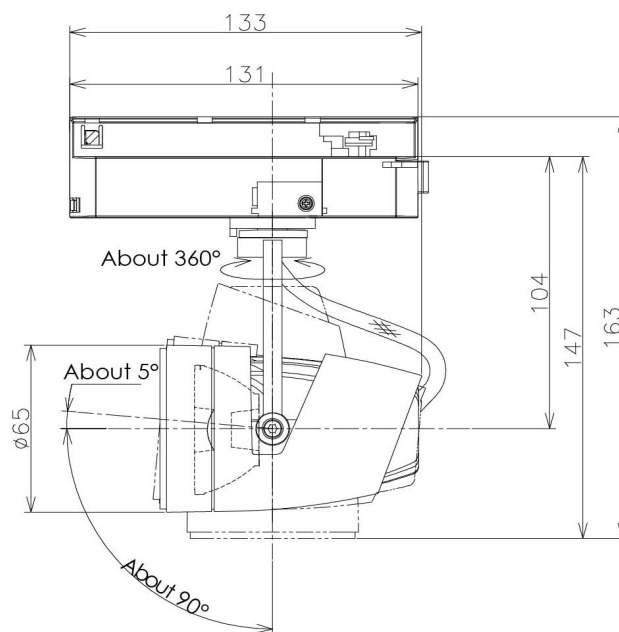

Item no. SD376-1425W9030-IK-LX

Series Name: Versa L-G Tracklight (Lens Type In-Track) (SD376-IK-LX)

■ Direct Horizontal Illuminance SD376-1425W9030-IK-LX

Illuminance Angle	Beam Angle	Vertical Illuminance (lx)
25°	26°	22010
1	1000	5500
2	5000	2450
3	2000	1380
4	1000	880
5	500	610
6	500	450
7	500	340

Installation	Track mount
Type	
Fixture wattage	14W
Beam angle	26 deg
Color Temp.	3000K
CRI	Ra>90
Luminous	1146 lm
Body	Die-cast aluminum alloy
Body finish	White
Trim finish	White
Reflector finish	N/A
IP Rate	IP20
Light source	COB module
Input Voltage	AC220~240V
Dimming Type	Non-Dimmable
Certificate	CE, CCC
Cut Hole	N/A