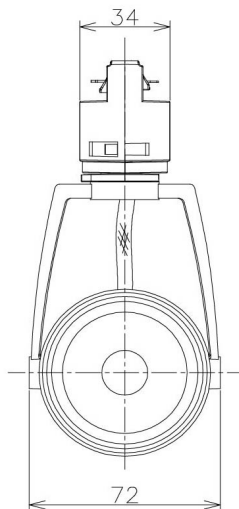

Item no. SD376-1425W9030-IK-LX

Series Name: Versa L-G Tracklight (Lens Type In-Track) (SD376-IK-LX)

■ Direct Horizontal Illuminance SD376-1425W9030-IK-LX

Illuminance Angle	Beam Angle	Vertical Illuminance (lx)
25°	26°	22010
1	1000	5500
2	5000	2450
3	2000	1380
4	1000	880
5	500	610
6	500	450
7	500	340

Installation	Track mount
Type	
Fixture wattage	14W
Beam angle	26 deg
Color Temp.	3000K
CRI	Ra>90
Luminous	1146 lm
Body	Die-cast aluminum alloy
Body finish	White
Trim finish	White
Reflector finish	N/A
IP Rate	IP20
Light source	COB module
Input Voltage	AC220~240V
Dimming Type	Non-Dimmable
Certificate	CE, CCC
Cut Hole	N/A