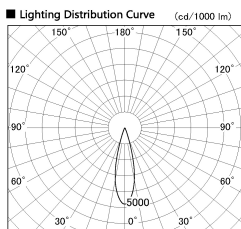

Item no. SD376-1425W9030-IK-LX

Series Name: Versa L-G Tracklight (Lens Type In-Track) (SD376-IK-LX)

■ Direct Horizontal Illuminance SD376-1425W9030-IK-LX

Illuminance Angle	Beam Angle	Vertical Illuminance (lx)
25°	26°	22010
1	1000	5500
2	5000	2450
3	2000	1380
4	1000	880
5	500	610
6	500	450
7	500	340

Installation	Track mount
Type	
Fixture wattage	14W
Beam angle	26 deg
Color Temp.	3000K
CRI	Ra>90
Luminous	1146 lm
Body	Die-cast aluminum alloy
Body finish	White
Trim finish	White
Reflector finish	N/A
IP Rate	IP20
Light source	COB module
Input Voltage	AC220~240V
Dimming Type	Non-Dimmable
Certificate	CE, CCC
Cut Hole	N/A