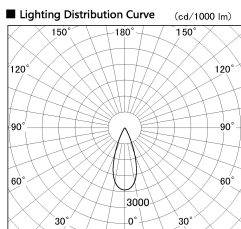

Item no. SD376-1435W9030-IK-LX

Series Name: Versa L-G Tracklight (Lens Type In-Track) (SD376-IK-LX)

Installation	Track mount
Type	
Fixture wattage	14W
Beam angle	38 deg
Color Temp.	3000K
CRI	Ra>90
Luminous	1124 lm
Body	Die-cast aluminum alloy
Body finish	White
Trim finish	White
Reflector finish	N/A
IP Rate	IP20
Light source	COB module
Input Voltage	AC220~240V
Dimming Type	Non-Dimmable
Certificate	CE, CCC
Cut Hole	N/A