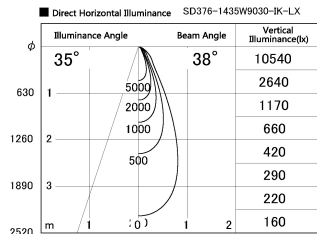

Item no. SD376-1435W9030-IK-LX

Series Name: Versa L-G Tracklight (Lens Type In-Track) (SD376-IK-LX)

Installation	Track mount
Type	
Fixture wattage	14W
Beam angle	38 deg
Color Temp.	3000K
CRI	Ra>90
Luminous	1124 lm
Body	Die-cast aluminum alloy
Body finish	White
Trim finish	White
Reflector finish	N/A
IP Rate	IP20
Light source	COB module
Input Voltage	AC220~240V
Dimming Type	Non-Dimmable
Certificate	CE, CCC
Cut Hole	N/A