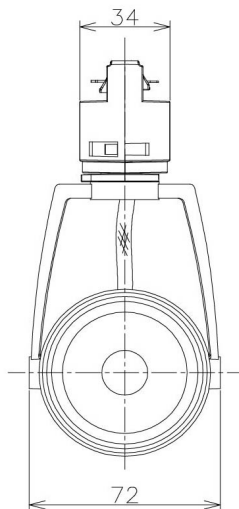

Item no. SD376-1435W9030-IK-LX

Series Name: Versa L-G Tracklight (Lens Type In-Track) (SD376-IK-LX)

Installation	Track mount
Type	
Fixture wattage	14W
Beam angle	38 deg
Color Temp.	3000K
CRI	Ra>90
Luminous	1124 lm
Body	Die-cast aluminum alloy
Body finish	White
Trim finish	White
Reflector finish	N/A
IP Rate	IP20
Light source	COB module
Input Voltage	AC220~240V
Dimming Type	Non-Dimmable
Certificate	CE, CCC
Cut Hole	N/A