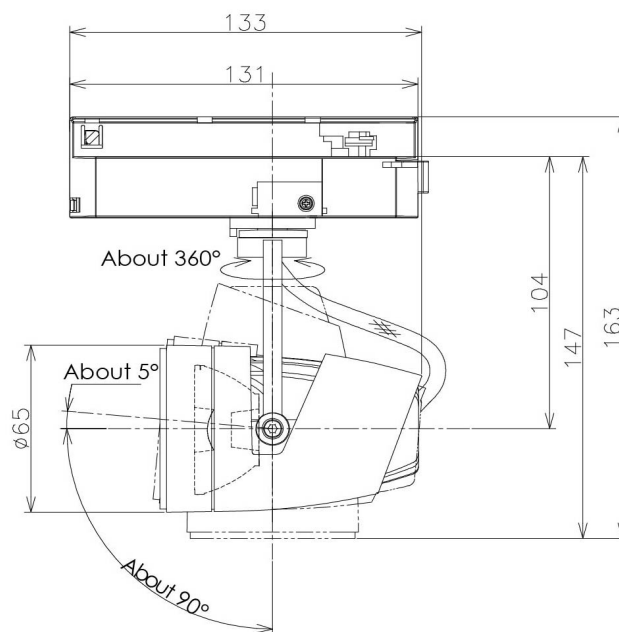

Item no. SD376-1435W9030-IK-LX

Series Name: Versa L-G Tracklight (Lens Type In-Track) (SD376-IK-LX)

Installation	Track mount
Type	
Fixture wattage	14W
Beam angle	38 deg
Color Temp.	3000K
CRI	Ra>90
Luminous	1124 lm
Body	Die-cast aluminum alloy
Body finish	White
Trim finish	White
Reflector finish	N/A
IP Rate	IP20
Light source	COB module
Input Voltage	AC220~240V
Dimming Type	Non-Dimmable
Certificate	CE, CCC
Cut Hole	N/A