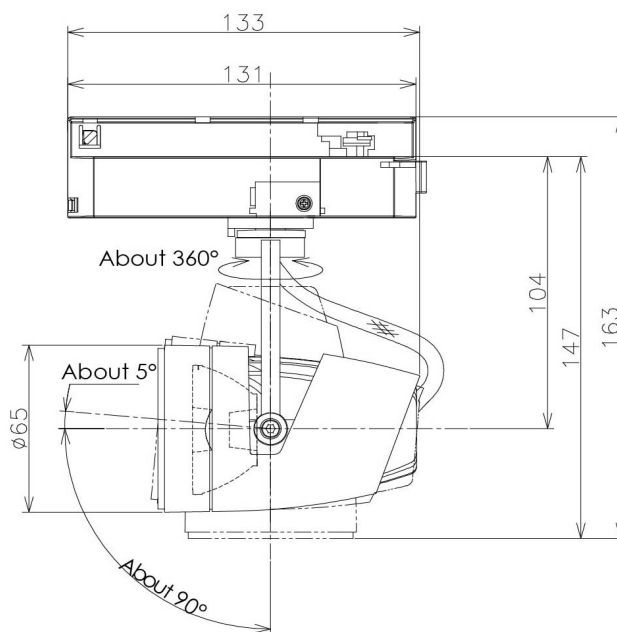

Item no. SD376-1455W9030-IK-LX

Series Name: Versa L-G Tracklight (Lens Type In-Track) (SD376-IK-LX)

Installation	Track mount
Type	
Fixture wattage	14W
Beam angle	56 deg
Color Temp.	3000K
CRI	Ra>90
Luminous	1114 lm
Body	Die-cast aluminum alloy
Body finish	White
Trim finish	White
Reflector finish	N/A
IP Rate	IP20
Light source	COB module
Input Voltage	AC220~240V
Dimming Type	Non-Dimmable
Certificate	CE, CCC
Cut Hole	N/A