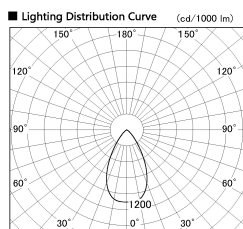

Item no. SD376-1455W9030-IK-LX

Series Name: Versa L-G Tracklight (Lens Type In-Track) (SD376-IK-LX)

Installation	Track mount
Type	
Fixture wattage	14W
Beam angle	56 deg
Color Temp.	3000K
CRI	Ra>90
Luminous	1114 lm
Body	Die-cast aluminum alloy
Body finish	White
Trim finish	White
Reflector finish	N/A
IP Rate	IP20
Light source	COB module
Input Voltage	AC220~240V
Dimming Type	Non-Dimmable
Certificate	CE, CCC
Cut Hole	N/A