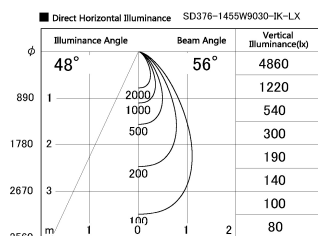

Item no. SD376-1455W9030-IK-LX

Series Name: Versa L-G Tracklight (Lens Type In-Track) (SD376-IK-LX)

Installation	Track mount
Type	Versa L-G Tracklight (Lens Type In-Track) (SD376-IK-LX)
Fixture wattage	14W
Beam angle	56 deg
Color Temp.	3000K
CRI	Ra>90
Luminous	1114 lm
Body	Die-cast aluminum alloy
Body finish	White
Trim finish	White
Reflector finish	N/A
IP Rate	IP20
Light source	COB module
Input Voltage	AC220~240V
Dimming Type	Non-Dimmable
Certificate	CE, CCC
Cut Hole	N/A