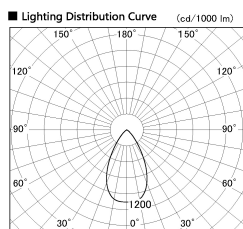

Item no. SD376-1455W9030-IK-LX

Series Name: Versa L-G Tracklight (Lens Type In-Track) (SD376-IK-LX)

Installation	Track mount
Type	Versa L-G Tracklight (Lens Type In-Track) (SD376-IK-LX)
Fixture wattage	14W
Beam angle	56 deg
Color Temp.	3000K
CRI	Ra>90
Luminous	1114 lm
Body	Die-cast aluminum alloy
Body finish	White
Trim finish	White
Reflector finish	N/A
IP Rate	IP20
Light source	COB module
Input Voltage	AC220~240V
Dimming Type	Non-Dimmable
Certificate	CE, CCC
Cut Hole	N/A