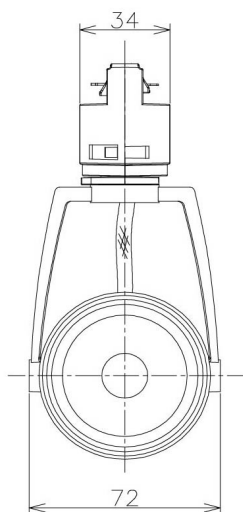

Item no. SD376-1455W9030-IK-LX

Series Name: Versa L-G Tracklight (Lens Type In-Track) (SD376-IK-LX)

Installation	Track mount
Type	
Fixture wattage	14W
Beam angle	56 deg
Color Temp.	3000K
CRI	Ra>90
Luminous	1114 lm
Body	Die-cast aluminum alloy
Body finish	White
Trim finish	White
Reflector finish	N/A
IP Rate	IP20
Light source	COB module
Input Voltage	AC220~240V
Dimming Type	Non-Dimmable
Certificate	CE, CCC
Cut Hole	N/A