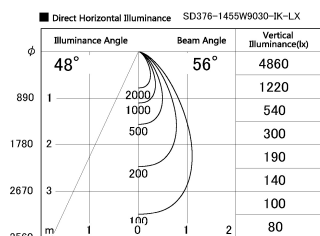

Item no. SD376-1455W9030-IK-LX

Series Name: Versa L-G Tracklight (Lens Type In-Track) (SD376-IK-LX)

Installation	Track mount
Type	
Fixture wattage	14W
Beam angle	56 deg
Color Temp.	3000K
CRI	Ra>90
Luminous	1114 lm
Body	Die-cast aluminum alloy
Body finish	White
Trim finish	White
Reflector finish	N/A
IP Rate	IP20
Light source	COB module
Input Voltage	AC220~240V
Dimming Type	Non-Dimmable
Certificate	CE, CCC
Cut Hole	N/A