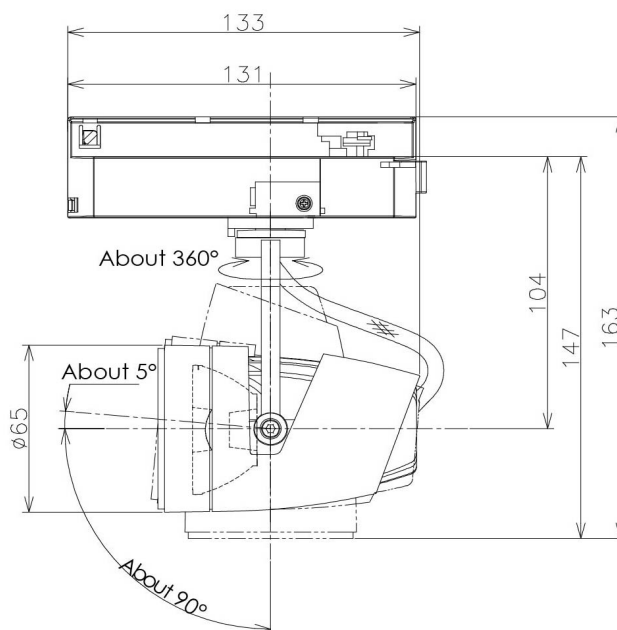

Item no. SD376-1455W9030-IK-LX

Series Name: Versa L-G Tracklight (Lens Type In-Track) (SD376-IK-LX)

Installation	Track mount
Type	Versa L-G Tracklight (Lens Type In-Track) (SD376-IK-LX)
Fixture wattage	14W
Beam angle	56 deg
Color Temp.	3000K
CRI	Ra>90
Luminous	1114 lm
Body	Die-cast aluminum alloy
Body finish	White
Trim finish	White
Reflector finish	N/A
IP Rate	IP20
Light source	COB module
Input Voltage	AC220~240V
Dimming Type	Non-Dimmable
Certificate	CE, CCC
Cut Hole	N/A