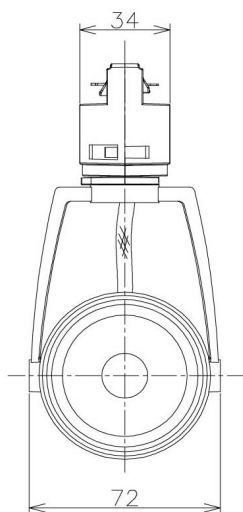

Item no. SD376-1455W9030-IK-LX

Series Name: Versa L-G Tracklight (Lens Type In-Track) (SD376-IK-LX)

Installation	Track mount
Type	Versa L-G Tracklight (Lens Type In-Track) (SD376-IK-LX)
Fixture wattage	14W
Beam angle	56 deg
Color Temp.	3000K
CRI	Ra>90
Luminous	1114 lm
Body	Die-cast aluminum alloy
Body finish	White
Trim finish	White
Reflector finish	N/A
IP Rate	IP20
Light source	COB module
Input Voltage	AC220~240V
Dimming Type	Non-Dimmable
Certificate	CE, CCC
Cut Hole	N/A