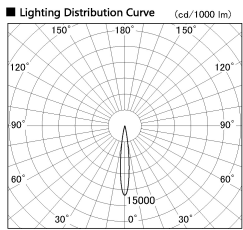

Item no. SD376-0815W9030-IK-LX

Series Name: Versa L-G Tracklight (Lens Type In-Track) (SD376-IK-LX)

■ Direct Horizontal Illuminance SD376-0815W9030-IK-LX

φ	Illuminance Angle	Beam Angle	Vertical Illuminance (lx)
220	13°	13°	32350
1			8090
			3590
450			2020
2			1290
680			900
3			660
910			510

Installation	Track mount
Type	Versa L-G Tracklight (Lens Type In-Track) (SD376-IK-LX)
Fixture wattage	7.4W
Beam angle	13 deg
Color Temp.	3000K
CRI	Ra>90
Luminous	679 lm
Body	Die-cast aluminum alloy
Body finish	White
Trim finish	White
Reflector finish	N/A
IP Rate	IP20
Light source	COB module
Input Voltage	AC220~240V
Dimming Type	Non-Dimmable
Certificate	CE, CCC
Cut Hole	N/A