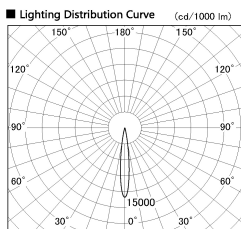

Item no. SD376-0815W9030-IK-LX

Series Name: Versa L-G Tracklight (Lens Type In-Track) (SD376-IK-LX)

■ Direct Horizontal Illuminance SD376-0815W9030-IK-LX

φ	Illuminance Angle	Beam Angle	Vertical Illuminance (lx)
1	13°	13°	32350
2			8090
3			3590
4			2020
5			1290
6			900
7			660
8			510

Installation	Track mount
Type	
Fixture wattage	7.4W
Beam angle	13 deg
Color Temp.	3000K
CRI	Ra>90
Luminous	679 lm
Body	Die-cast aluminum alloy
Body finish	White
Trim finish	White
Reflector finish	N/A
IP Rate	IP20
Light source	COB module
Input Voltage	AC220~240V
Dimming Type	Non-Dimmable
Certificate	CE, CCC
Cut Hole	N/A