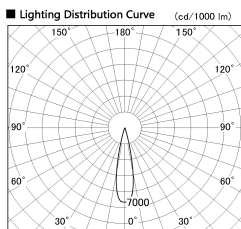

Item no. SD376-0825W9030-IK-LX

Series Name: Versa L-G Tracklight (Lens Type In-Track) (SD376-IK-LX)

■ Direct Horizontal Illuminance SD376-0825W9030-IK-LX

Illuminance Angle	Beam Angle	Vertical Illuminance (lx)
21°	22°	17300
370	1	4320
740	2	1920
1110	3	1080
1480	m	690
		480
		350
		270

Installation	Track mount
Type	
Fixture wattage	7.4W
Beam angle	22 deg
Color Temp.	3000K
CRI	Ra>90
Luminous	728 lm
Body	Die-cast aluminum alloy
Body finish	White
Trim finish	White
Reflector finish	N/A
IP Rate	IP20
Light source	COB module
Input Voltage	AC220~240V
Dimming Type	Non-Dimmable
Certificate	CE, CCC
Cut Hole	N/A