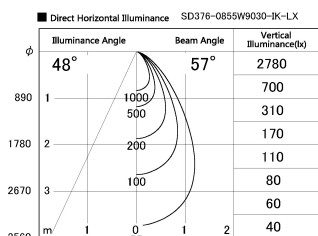

Item no. SD376-0855W9030-IK-LX

Series Name: Versa L-G Tracklight (Lens Type In-Track) (SD376-IK-LX)

Installation	Track mount
Type	
Fixture wattage	7.4W
Beam angle	57 deg
Color Temp.	3000K
CRI	Ra>90
Luminous	702 lm
Body	Die-cast aluminum alloy
Body finish	White
Trim finish	White
Reflector finish	N/A
IP Rate	IP20
Light source	COB module
Input Voltage	AC220~240V
Dimming Type	Non-Dimmable
Certificate	CE, CCC
Cut Hole	N/A