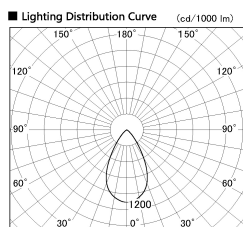

Item no. SD376-0855W9030-IK-LX

Series Name: Versa L-G Tracklight (Lens Type In-Track) (SD376-IK-LX)

Installation	Track mount
Type	
Fixture wattage	7.4W
Beam angle	57 deg
Color Temp.	3000K
CRI	Ra>90
Luminous	702 lm
Body	Die-cast aluminum alloy
Body finish	White
Trim finish	White
Reflector finish	N/A
IP Rate	IP20
Light source	COB module
Input Voltage	AC220~240V
Dimming Type	Non-Dimmable
Certificate	CE, CCC
Cut Hole	N/A