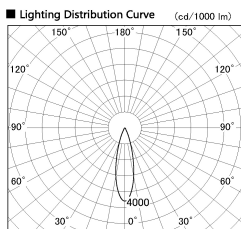

Item no. SD376-3725W9035-IK-LX

Series Name: Versa L-G Tracklight (Lens Type In-Track) (SD376-IK-LX)

■ Direct Horizontal Illuminance SD376-3725W9035-IK-LX

φ	Illuminance Angle	Beam Angle	Vertical Illuminance (lx)	
440	25°	26°	53610	
1			13400	
880			5960	
2			3350	
1330			2140	
3			1490	
1770			1090	
m	1	1 0 0	1 2	840

Installation	Track mount
Type	
Fixture wattage	35.5W
Beam angle	26 deg
Color Temp.	3500K
CRI	Ra>90
Luminous	3629 lm
Body	Die-cast aluminum alloy
Body finish	White
Trim finish	White
Reflector finish	N/A
IP Rate	IP20
Light source	COB module
Input Voltage	AC220~240V
Dimming Type	Non-Dimmable
Certificate	CE, CCC
Cut Hole	N/A