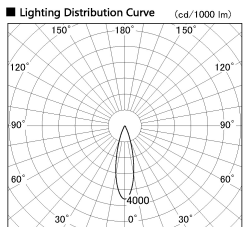

Item no. SD376-3725W9035-IK-LX

Series Name: Versa L-G Tracklight (Lens Type In-Track) (SD376-IK-LX)

■ Direct Horizontal Illuminance SD376-3725W9035-IK-LX

φ	Illuminance Angle	Beam Angle	Vertical Illuminance (lx)
440	25°	26°	53610
880	2		13400
1330	2		5960
1770	2		3350
	3		2140
	3		1490
	3		1090
	3		840

Installation	Track mount
Type	Versa L-G Tracklight (Lens Type In-Track) (SD376-IK-LX)
Fixture wattage	35.5W
Beam angle	26 deg
Color Temp.	3500K
CRI	Ra>90
Luminous	3629 lm
Body	Die-cast aluminum alloy
Body finish	White
Trim finish	White
Reflector finish	N/A
IP Rate	IP20
Light source	COB module
Input Voltage	AC220~240V
Dimming Type	Non-Dimmable
Certificate	CE, CCC
Cut Hole	N/A