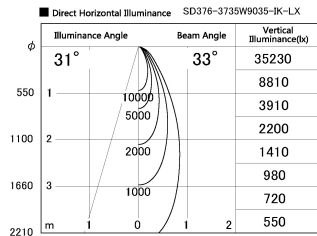

Item no. SD376-3735W9035-IK-LX

Series Name: Versa L-G Tracklight (Lens Type In-Track) (SD376-IK-LX)

Installation	Track mount
Type	
Fixture wattage	35.5W
Beam angle	33 deg
Color Temp.	3500K
CRI	Ra>90
Luminous	3711 lm
Body	Die-cast aluminum alloy
Body finish	White
Trim finish	White
Reflector finish	N/A
IP Rate	IP20
Light source	COB module
Input Voltage	AC220~240V
Dimming Type	Non-Dimmable
Certificate	CE, CCC
Cut Hole	N/A