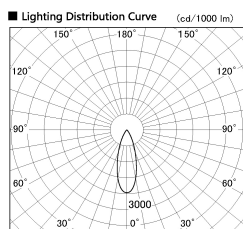

Item no. SD376-3735W9035-IK-LX

Series Name: Versa L-G Tracklight (Lens Type In-Track) (SD376-IK-LX)

Installation	Track mount
Type	Versa L-G Tracklight (Lens Type In-Track) (SD376-IK-LX)
Fixture wattage	35.5W
Beam angle	33 deg
Color Temp.	3500K
CRI	Ra>90
Luminous	3711 lm
Body	Die-cast aluminum alloy
Body finish	White
Trim finish	White
Reflector finish	N/A
IP Rate	IP20
Light source	COB module
Input Voltage	AC220~240V
Dimming Type	Non-Dimmable
Certificate	CE, CCC
Cut Hole	N/A