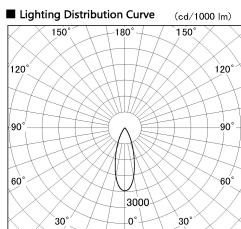

Item no. SD376-3735W9035-IK-LX

Series Name: Versa L-G Tracklight (Lens Type In-Track) (SD376-IK-LX)

Installation	Track mount
Type	
Fixture wattage	35.5W
Beam angle	33 deg
Color Temp.	3500K
CRI	Ra>90
Luminous	3711 lm
Body	Die-cast aluminum alloy
Body finish	White
Trim finish	White
Reflector finish	N/A
IP Rate	IP20
Light source	COB module
Input Voltage	AC220~240V
Dimming Type	Non-Dimmable
Certificate	CE, CCC
Cut Hole	N/A