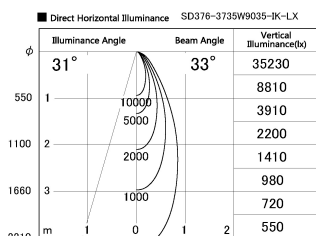

Item no. SD376-3735W9035-IK-LX

Series Name: Versa L-G Tracklight (Lens Type In-Track) (SD376-IK-LX)

Installation	Track mount
Type	Versa L-G Tracklight (Lens Type In-Track) (SD376-IK-LX)
Fixture wattage	35.5W
Beam angle	33 deg
Color Temp.	3500K
CRI	Ra>90
Luminous	3711 lm
Body	Die-cast aluminum alloy
Body finish	White
Trim finish	White
Reflector finish	N/A
IP Rate	IP20
Light source	COB module
Input Voltage	AC220~240V
Dimming Type	Non-Dimmable
Certificate	CE, CCC
Cut Hole	N/A