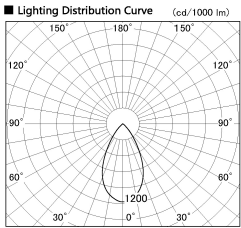

Item no. SD376-3755W9035-IK-LX

Series Name: Versa L-G Tracklight (Lens Type In-Track) (SD376-IK-LX)

Installation	Track mount
Type	Versa L-G Tracklight (Lens Type In-Track) (SD376-IK-LX)
Fixture wattage	35.5W
Beam angle	54 deg
Color Temp.	3500K
CRI	Ra>90
Luminous	3606 lm
Body	Die-cast aluminum alloy
Body finish	White
Trim finish	White
Reflector finish	N/A
IP Rate	IP20
Light source	COB module
Input Voltage	AC220~240V
Dimming Type	Non-Dimmable
Certificate	CE, CCC
Cut Hole	N/A