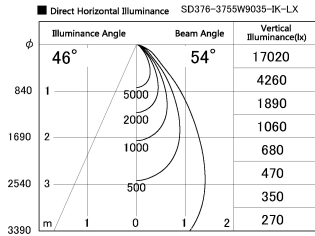

Item no. SD376-3755W9035-IK-LX

Series Name: Versa L-G Tracklight (Lens Type In-Track) (SD376-IK-LX)

Installation	Track mount
Type	Versa L-G Tracklight (Lens Type In-Track) (SD376-IK-LX)
Fixture wattage	35.5W
Beam angle	54 deg
Color Temp.	3500K
CRI	Ra>90
Luminous	3606 lm
Body	Die-cast aluminum alloy
Body finish	White
Trim finish	White
Reflector finish	N/A
IP Rate	IP20
Light source	COB module
Input Voltage	AC220~240V
Dimming Type	Non-Dimmable
Certificate	CE, CCC
Cut Hole	N/A