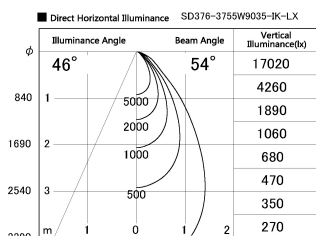

Item no. SD376-3755W9035-IK-LX

Series Name: Versa L-G Tracklight (Lens Type In-Track) (SD376-IK-LX)

Installation	Track mount
Type	
Fixture wattage	35.5W
Beam angle	54 deg
Color Temp.	3500K
CRI	Ra>90
Luminous	3606 lm
Body	Die-cast aluminum alloy
Body finish	White
Trim finish	White
Reflector finish	N/A
IP Rate	IP20
Light source	COB module
Input Voltage	AC220~240V
Dimming Type	Non-Dimmable
Certificate	CE, CCC
Cut Hole	N/A