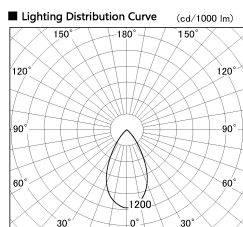

Item no. SD376-3755W9035-IK-LX

Series Name: Versa L-G Tracklight (Lens Type In-Track) (SD376-IK-LX)

Installation	Track mount
Type	
Fixture wattage	35.5W
Beam angle	54 deg
Color Temp.	3500K
CRI	Ra>90
Luminous	3606 lm
Body	Die-cast aluminum alloy
Body finish	White
Trim finish	White
Reflector finish	N/A
IP Rate	IP20
Light source	COB module
Input Voltage	AC220~240V
Dimming Type	Non-Dimmable
Certificate	CE, CCC
Cut Hole	N/A