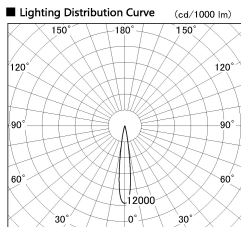

Item no. SD376-3215W9035-IK-LX

Series Name: Versa L-G Tracklight (Lens Type In-Track) (SD376-IK-LX)

■ Direct Horizontal Illuminance SD376-3215W9035-IK-LX

φ	Illuminance Angle	Beam Angle	Vertical Illuminance (lx)
	14°	15°	122600
240	50000		30650
	20000		13620
480	10000		7660
	5000		4900
730			3410
			2500
980			1920

Installation	Track mount
Type	
Fixture wattage	32W
Beam angle	15 deg
Color Temp.	3500K
CRI	Ra>90
Luminous	2616 lm
Body	Die-cast aluminum alloy
Body finish	White
Trim finish	White
Reflector finish	N/A
IP Rate	IP20
Light source	COB module
Input Voltage	AC220~240V
Dimming Type	Non-Dimmable
Certificate	CE, CCC
Cut Hole	N/A