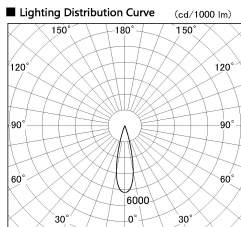

Item no. SD376-3225W9035-IK-LX

Series Name: Versa L-G Tracklight (Lens Type In-Track) (SD376-IK-LX)

■ Direct Horizontal Illuminance SD376-3225W9035-IK-LX

Illuminance Angle	Beam Angle	Vertical Illuminance (lx)
24°	25°	55210
		13800
		6130
		3450
		2210
		1530
		1130
		860

Installation	Track mount
Type	
Fixture wattage	32W
Beam angle	25 deg
Color Temp.	3500K
CRI	Ra>90
Luminous	2747 lm
Body	Die-cast aluminum alloy
Body finish	White
Trim finish	White
Reflector finish	N/A
IP Rate	IP20
Light source	COB module
Input Voltage	AC220~240V
Dimming Type	Non-Dimmable
Certificate	CE, CCC
Cut Hole	N/A