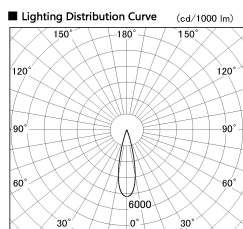

Item no. SD376-3225W9035-IK-LX

Series Name: Versa L-G Tracklight (Lens Type In-Track) (SD376-IK-LX)

■ Direct Horizontal Illuminance SD376-3225W9035-IK-LX

Illuminance Angle	Beam Angle	Vertical Illuminance (lx)
24°	25°	55210
		13800
		6130
		3450
		2210
		1530
		1130
		860

Installation	Track mount
Type	
Fixture wattage	32W
Beam angle	25 deg
Color Temp.	3500K
CRI	Ra>90
Luminous	2747 lm
Body	Die-cast aluminum alloy
Body finish	White
Trim finish	White
Reflector finish	N/A
IP Rate	IP20
Light source	COB module
Input Voltage	AC220~240V
Dimming Type	Non-Dimmable
Certificate	CE, CCC
Cut Hole	N/A