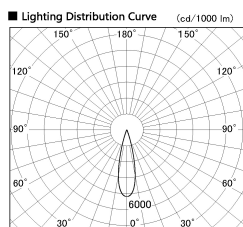

Item no. SD376-3225W9035-IK-LX

Series Name: Versa L-G Tracklight (Lens Type In-Track) (SD376-IK-LX)

■ Direct Horizontal Illuminance SD376-3225W9035-IK-LX

Illuminance Angle	Beam Angle	Vertical Illuminance (lx)
24°	25°	55210
		13800
		6130
		3450
		2210
		1530
		1130
		860

Installation	Track mount
Type	Versa L-G Tracklight (Lens Type In-Track) (SD376-IK-LX)
Fixture wattage	32W
Beam angle	25 deg
Color Temp.	3500K
CRI	Ra>90
Luminous	2747 lm
Body	Die-cast aluminum alloy
Body finish	White
Trim finish	White
Reflector finish	N/A
IP Rate	IP20
Light source	COB module
Input Voltage	AC220~240V
Dimming Type	Non-Dimmable
Certificate	CE, CCC
Cut Hole	N/A