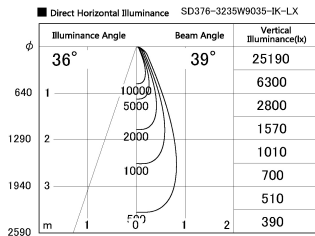

Item no. SD376-3235W9035-IK-LX

Series Name: Versa L-G Tracklight (Lens Type In-Track) (SD376-IK-LX)

|                  |                         |
|------------------|-------------------------|
| Installation     | Track mount             |
| Type             |                         |
| Fixture wattage  | 32W                     |
| Beam angle       | 39 deg                  |
| Color Temp.      | 3500K                   |
| CRI              | Ra>90                   |
| Luminous         | 2815 lm                 |
| Body             | Die-cast aluminum alloy |
| Body finish      | White                   |
| Trim finish      | White                   |
| Reflector finish | N/A                     |
| IP Rate          | IP20                    |
| Light source     | COB module              |
| Input Voltage    | AC220~240V              |
| Dimming Type     | Non-Dimmable            |
| Certificate      | CE, CCC                 |
| Cut Hole         | N/A                     |