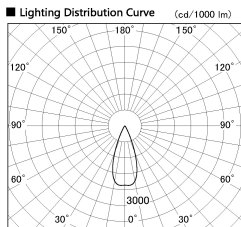

Item no. SD376-3235W9035-IK-LX

Series Name: Versa L-G Tracklight (Lens Type In-Track) (SD376-IK-LX)

|                  |                         |
|------------------|-------------------------|
| Installation     | Track mount             |
| Type             |                         |
| Fixture wattage  | 32W                     |
| Beam angle       | 39 deg                  |
| Color Temp.      | 3500K                   |
| CRI              | Ra>90                   |
| Luminous         | 2815 lm                 |
| Body             | Die-cast aluminum alloy |
| Body finish      | White                   |
| Trim finish      | White                   |
| Reflector finish | N/A                     |
| IP Rate          | IP20                    |
| Light source     | COB module              |
| Input Voltage    | AC220~240V              |
| Dimming Type     | Non-Dimmable            |
| Certificate      | CE, CCC                 |
| Cut Hole         | N/A                     |