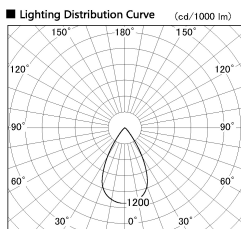

Item no. SD376-3255W9035-IK-LX

Series Name: Versa L-G Tracklight (Lens Type In-Track) (SD376-IK-LX)

Installation	Track mount
Type	
Fixture wattage	32W
Beam angle	57 deg
Color Temp.	3500K
CRI	Ra>90
Luminous	2699 lm
Body	Die-cast aluminum alloy
Body finish	White
Trim finish	White
Reflector finish	N/A
IP Rate	IP20
Light source	COB module
Input Voltage	AC220~240V
Dimming Type	Non-Dimmable
Certificate	CE, CCC
Cut Hole	N/A