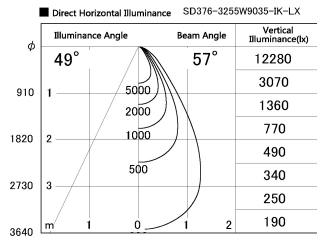

Item no. SD376-3255W9035-IK-LX

Series Name: Versa L-G Tracklight (Lens Type In-Track) (SD376-IK-LX)

Installation	Track mount
Type	
Fixture wattage	32W
Beam angle	57 deg
Color Temp.	3500K
CRI	Ra>90
Luminous	2699 lm
Body	Die-cast aluminum alloy
Body finish	White
Trim finish	White
Reflector finish	N/A
IP Rate	IP20
Light source	COB module
Input Voltage	AC220~240V
Dimming Type	Non-Dimmable
Certificate	CE, CCC
Cut Hole	N/A