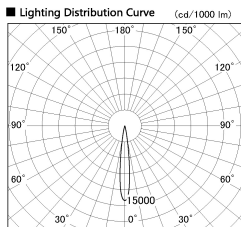

Item no. SD376-2515W9035-IK-LX

Series Name: Versa L-G Tracklight (Lens Type In-Track) (SD376-IK-LX)

■ Direct Horizontal Illuminance SD376-2515W9035-IK-LX

φ	Illuminance Angle	Beam Angle	Vertical Illuminance (lx)
	12°	13°	109080
210	50000		27270
420	20000		12120
630	10000		6820
840	5000		4360
			3030
			2230
			1700

Installation	Track mount
Type	
Fixture wattage	24W
Beam angle	13 deg
Color Temp.	3500K
CRI	Ra>90
Luminous	1929 lm
Body	Die-cast aluminum alloy
Body finish	White
Trim finish	White
Reflector finish	N/A
IP Rate	IP20
Light source	COB module
Input Voltage	AC220~240V
Dimming Type	Non-Dimmable
Certificate	CE, CCC
Cut Hole	N/A