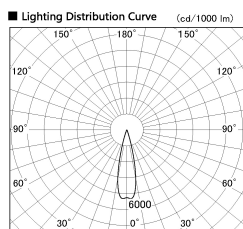

Item no. SD376-2525W9035-IK-LX

Series Name: Versa L-G Tracklight (Lens Type In-Track) (SD376-IK-LX)

■ Direct Horizontal Illuminance SD376-2525W9035-IK-LX

| φ | Illuminance Angle | Beam Angle | Vertical Illuminance (lx) |
|------|-------------------|------------|---------------------------|
| 400 | 23° | 25° | 41580 |
| 1 | | | 10390 |
| 810 | | | 4620 |
| 2 | | | 2600 |
| 1220 | | | 1660 |
| 3 | | | 1150 |
| 1620 | | | 850 |
| m | 1 | 0 1 2 | 650 |

| | |
|------------------|-------------------------|
| Installation | Track mount |
| Type | |
| Fixture wattage | 24W |
| Beam angle | 25 deg |
| Color Temp. | 3500K |
| CRI | Ra>90 |
| Luminous | 2029 lm |
| Body | Die-cast aluminum alloy |
| Body finish | White |
| Trim finish | White |
| Reflector finish | N/A |
| IP Rate | IP20 |
| Light source | COB module |
| Input Voltage | AC220~240V |
| Dimming Type | Non-Dimmable |
| Certificate | CE, CCC |
| Cut Hole | N/A |