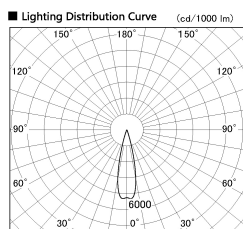

Item no. SD376-2525W9035-IK-LX

Series Name: Versa L-G Tracklight (Lens Type In-Track) (SD376-IK-LX)

■ Direct Horizontal Illuminance SD376-2525W9035-IK-LX

φ	Illuminance Angle	Beam Angle	Vertical Illuminance (lx)
400	23°	25°	41580
1			10390
810			4620
2			2600
1220			1660
3			1150
1620			850
m	1	0 1 2	650

Installation	Track mount
Type	
Fixture wattage	24W
Beam angle	25 deg
Color Temp.	3500K
CRI	Ra>90
Luminous	2029 lm
Body	Die-cast aluminum alloy
Body finish	White
Trim finish	White
Reflector finish	N/A
IP Rate	IP20
Light source	COB module
Input Voltage	AC220~240V
Dimming Type	Non-Dimmable
Certificate	CE, CCC
Cut Hole	N/A