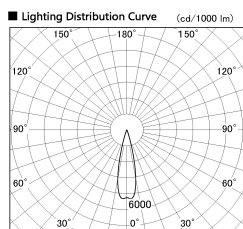

Item no. SD376-2525W9035-IK-LX

Series Name: Versa L-G Tracklight (Lens Type In-Track) (SD376-IK-LX)

■ Direct Horizontal Illuminance SD376-2525W9035-IK-LX

φ	Illuminance Angle	Beam Angle	Vertical Illuminance (lx)
400	23°	25°	41580
810			10390
1220			4620
1620			2600
			1660
			1150
			850
			650

Installation	Track mount
Type	Versa L-G Tracklight (Lens Type In-Track) (SD376-IK-LX)
Fixture wattage	24W
Beam angle	25 deg
Color Temp.	3500K
CRI	Ra>90
Luminous	2029 lm
Body	Die-cast aluminum alloy
Body finish	White
Trim finish	White
Reflector finish	N/A
IP Rate	IP20
Light source	COB module
Input Voltage	AC220~240V
Dimming Type	Non-Dimmable
Certificate	CE, CCC
Cut Hole	N/A