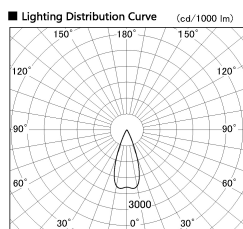

Item no. SD376-2535W9035-IK-LX

Series Name: Versa L-G Tracklight (Lens Type In-Track) (SD376-IK-LX)

Installation	Track mount
Type	Versa L-G Tracklight (Lens Type In-Track) (SD376-IK-LX)
Fixture wattage	24W
Beam angle	40 deg
Color Temp.	3500K
CRI	Ra>90
Luminous	2072 lm
Body	Die-cast aluminum alloy
Body finish	White
Trim finish	White
Reflector finish	N/A
IP Rate	IP20
Light source	COB module
Input Voltage	AC220~240V
Dimming Type	Non-Dimmable
Certificate	CE, CCC
Cut Hole	N/A