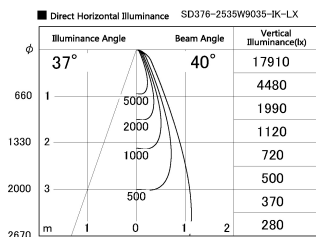

Item no. SD376-2535W9035-IK-LX

Series Name: Versa L-G Tracklight (Lens Type In-Track) (SD376-IK-LX)

Installation	Track mount
Type	
Fixture wattage	24W
Beam angle	40 deg
Color Temp.	3500K
CRI	Ra>90
Luminous	2072 lm
Body	Die-cast aluminum alloy
Body finish	White
Trim finish	White
Reflector finish	N/A
IP Rate	IP20
Light source	COB module
Input Voltage	AC220~240V
Dimming Type	Non-Dimmable
Certificate	CE, CCC
Cut Hole	N/A