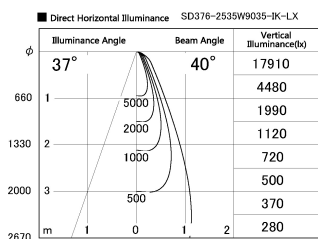

Item no. SD376-2535W9035-IK-LX

Series Name: Versa L-G Tracklight (Lens Type In-Track) (SD376-IK-LX)

Installation	Track mount
Type	Versa L-G Tracklight (Lens Type In-Track) (SD376-IK-LX)
Fixture wattage	24W
Beam angle	40 deg
Color Temp.	3500K
CRI	Ra>90
Luminous	2072 lm
Body	Die-cast aluminum alloy
Body finish	White
Trim finish	White
Reflector finish	N/A
IP Rate	IP20
Light source	COB module
Input Voltage	AC220~240V
Dimming Type	Non-Dimmable
Certificate	CE, CCC
Cut Hole	N/A