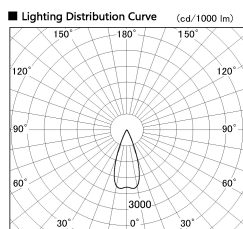

Item no. SD376-2535W9035-IK-LX

Series Name: Versa L-G Tracklight (Lens Type In-Track) (SD376-IK-LX)

Installation	Track mount
Type	
Fixture wattage	24W
Beam angle	40 deg
Color Temp.	3500K
CRI	Ra>90
Luminous	2072 lm
Body	Die-cast aluminum alloy
Body finish	White
Trim finish	White
Reflector finish	N/A
IP Rate	IP20
Light source	COB module
Input Voltage	AC220~240V
Dimming Type	Non-Dimmable
Certificate	CE, CCC
Cut Hole	N/A