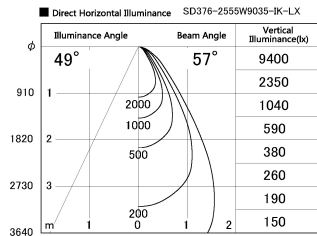

Item no. SD376-2555W9035-IK-LX

Series Name: Versa L-G Tracklight (Lens Type In-Track) (SD376-IK-LX)

Installation	Track mount
Type	
Fixture wattage	24W
Beam angle	57 deg
Color Temp.	3500K
CRI	Ra>90
Luminous	1998 lm
Body	Die-cast aluminum alloy
Body finish	White
Trim finish	White
Reflector finish	N/A
IP Rate	IP20
Light source	COB module
Input Voltage	AC220~240V
Dimming Type	Non-Dimmable
Certificate	CE, CCC
Cut Hole	N/A