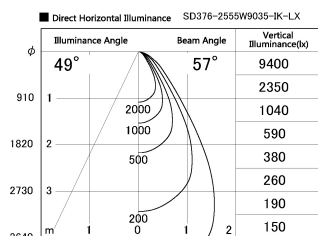

Item no. SD376-2555W9035-IK-LX

Series Name: Versa L-G Tracklight (Lens Type In-Track) (SD376-IK-LX)

Installation	Track mount
Type	Versa L-G Tracklight (Lens Type In-Track) (SD376-IK-LX)
Fixture wattage	24W
Beam angle	57 deg
Color Temp.	3500K
CRI	Ra>90
Luminous	1998 lm
Body	Die-cast aluminum alloy
Body finish	White
Trim finish	White
Reflector finish	N/A
IP Rate	IP20
Light source	COB module
Input Voltage	AC220~240V
Dimming Type	Non-Dimmable
Certificate	CE, CCC
Cut Hole	N/A