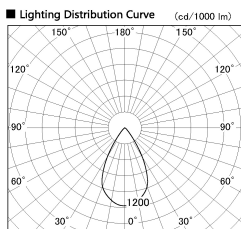

Item no. SD376-2555W9035-IK-LX

Series Name: Versa L-G Tracklight (Lens Type In-Track) (SD376-IK-LX)

Installation	Track mount
Type	
Fixture wattage	24W
Beam angle	57 deg
Color Temp.	3500K
CRI	Ra>90
Luminous	1998 lm
Body	Die-cast aluminum alloy
Body finish	White
Trim finish	White
Reflector finish	N/A
IP Rate	IP20
Light source	COB module
Input Voltage	AC220~240V
Dimming Type	Non-Dimmable
Certificate	CE, CCC
Cut Hole	N/A