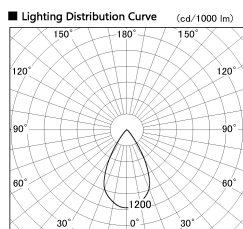

Item no. SD376-2555W9035-IK-LX

Series Name: Versa L-G Tracklight (Lens Type In-Track) (SD376-IK-LX)

Installation	Track mount
Type	Versa L-G Tracklight (Lens Type In-Track) (SD376-IK-LX)
Fixture wattage	24W
Beam angle	57 deg
Color Temp.	3500K
CRI	Ra>90
Luminous	1998 lm
Body	Die-cast aluminum alloy
Body finish	White
Trim finish	White
Reflector finish	N/A
IP Rate	IP20
Light source	COB module
Input Voltage	AC220~240V
Dimming Type	Non-Dimmable
Certificate	CE, CCC
Cut Hole	N/A