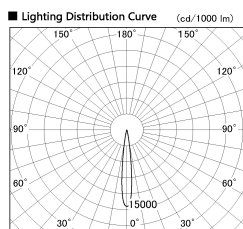

Item no. SD376-2015W9035-IK-LX

Series Name: Versa L-G Tracklight (Lens Type In-Track) (SD376-IK-LX)

Installation	Track mount
Type	Versa L-G Tracklight (Lens Type In-Track) (SD376-IK-LX)
Fixture wattage	18.6W
Beam angle	13 deg
Color Temp.	3500K
CRI	Ra>90
Luminous	1552 lm
Body	Die-cast aluminum alloy
Body finish	White
Trim finish	White
Reflector finish	N/A
IP Rate	IP20
Light source	COB module
Input Voltage	AC220~240V
Dimming Type	Non-Dimmable
Certificate	CE, CCC
Cut Hole	N/A