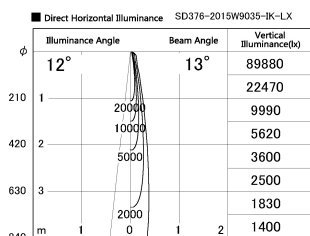

Item no. SD376-2015W9035-IK-LX

Series Name: Versa L-G Tracklight (Lens Type In-Track) (SD376-IK-LX)

Installation	Track mount
Type	Versa L-G Tracklight (Lens Type In-Track) (SD376-IK-LX)
Fixture wattage	18.6W
Beam angle	13 deg
Color Temp.	3500K
CRI	Ra>90
Luminous	1552 lm
Body	Die-cast aluminum alloy
Body finish	White
Trim finish	White
Reflector finish	N/A
IP Rate	IP20
Light source	COB module
Input Voltage	AC220~240V
Dimming Type	Non-Dimmable
Certificate	CE, CCC
Cut Hole	N/A