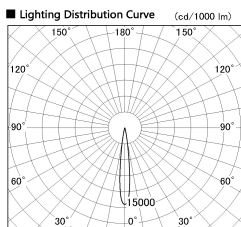

Item no. SD376-2015W9035-IK-LX

Series Name: Versa L-G Tracklight (Lens Type In-Track) (SD376-IK-LX)

■ Direct Horizontal Illuminance SD376-2015W9035-IK-LX

φ	Illuminance Angle	Beam Angle	Vertical Illuminance (lx)
	12°	13°	89880
210			22470
			9990
420			5620
			3600
630			2500
			1830
840			1400

Installation	Track mount
Type	
Fixture wattage	18.6W
Beam angle	13 deg
Color Temp.	3500K
CRI	Ra>90
Luminous	1552 lm
Body	Die-cast aluminum alloy
Body finish	White
Trim finish	White
Reflector finish	N/A
IP Rate	IP20
Light source	COB module
Input Voltage	AC220~240V
Dimming Type	Non-Dimmable
Certificate	CE, CCC
Cut Hole	N/A