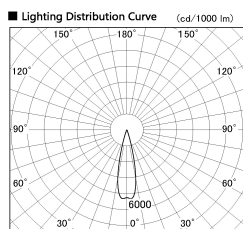

Item no. SD376-2025W9035-IK-LX

Series Name: Versa L-G Tracklight (Lens Type In-Track) (SD376-IK-LX)

Installation	Track mount
Type	
Fixture wattage	18.6W
Beam angle	25 deg
Color Temp.	3500K
CRI	Ra>90
Luminous	1632 lm
Body	Die-cast aluminum alloy
Body finish	White
Trim finish	White
Reflector finish	N/A
IP Rate	IP20
Light source	COB module
Input Voltage	AC220~240V
Dimming Type	Non-Dimmable
Certificate	CE, CCC
Cut Hole	N/A