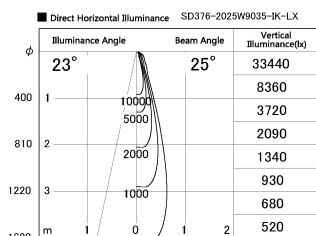

Item no. SD376-2025W9035-IK-LX

Series Name: Versa L-G Tracklight (Lens Type In-Track) (SD376-IK-LX)

Installation	Track mount
Type	
Fixture wattage	18.6W
Beam angle	25 deg
Color Temp.	3500K
CRI	Ra>90
Luminous	1632 lm
Body	Die-cast aluminum alloy
Body finish	White
Trim finish	White
Reflector finish	N/A
IP Rate	IP20
Light source	COB module
Input Voltage	AC220~240V
Dimming Type	Non-Dimmable
Certificate	CE, CCC
Cut Hole	N/A