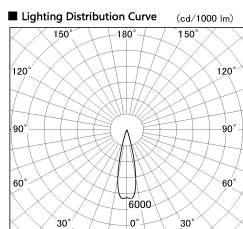

Item no. SD376-2025W9035-IK-LX

Series Name: Versa L-G Tracklight (Lens Type In-Track) (SD376-IK-LX)

Installation	Track mount
Type	Versa L-G Tracklight (Lens Type In-Track) (SD376-IK-LX)
Fixture wattage	18.6W
Beam angle	25 deg
Color Temp.	3500K
CRI	Ra>90
Luminous	1632 lm
Body	Die-cast aluminum alloy
Body finish	White
Trim finish	White
Reflector finish	N/A
IP Rate	IP20
Light source	COB module
Input Voltage	AC220~240V
Dimming Type	Non-Dimmable
Certificate	CE, CCC
Cut Hole	N/A