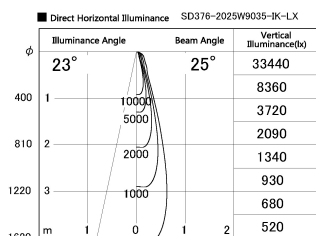

Item no. SD376-2025W9035-IK-LX

Series Name: Versa L-G Tracklight (Lens Type In-Track) (SD376-IK-LX)

Installation	Track mount
Type	Versa L-G Tracklight (Lens Type In-Track) (SD376-IK-LX)
Fixture wattage	18.6W
Beam angle	25 deg
Color Temp.	3500K
CRI	Ra>90
Luminous	1632 lm
Body	Die-cast aluminum alloy
Body finish	White
Trim finish	White
Reflector finish	N/A
IP Rate	IP20
Light source	COB module
Input Voltage	AC220~240V
Dimming Type	Non-Dimmable
Certificate	CE, CCC
Cut Hole	N/A