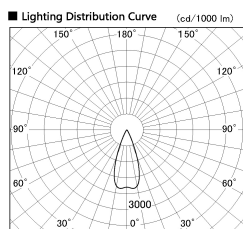

Item no. SD376-2035W9035-IK-LX

Series Name: Versa L-G Tracklight (Lens Type In-Track) (SD376-IK-LX)

Installation	Track mount
Type	
Fixture wattage	18.6W
Beam angle	40 deg
Color Temp.	3500K
CRI	Ra>90
Luminous	1667 lm
Body	Die-cast aluminum alloy
Body finish	White
Trim finish	White
Reflector finish	N/A
IP Rate	IP20
Light source	COB module
Input Voltage	AC220~240V
Dimming Type	Non-Dimmable
Certificate	CE, CCC
Cut Hole	N/A