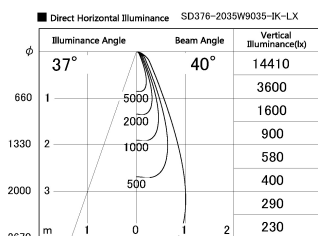

Item no. SD376-2035W9035-IK-LX

Series Name: Versa L-G Tracklight (Lens Type In-Track) (SD376-IK-LX)

Installation	Track mount
Type	
Fixture wattage	18.6W
Beam angle	40 deg
Color Temp.	3500K
CRI	Ra>90
Luminous	1667 lm
Body	Die-cast aluminum alloy
Body finish	White
Trim finish	White
Reflector finish	N/A
IP Rate	IP20
Light source	COB module
Input Voltage	AC220~240V
Dimming Type	Non-Dimmable
Certificate	CE, CCC
Cut Hole	N/A