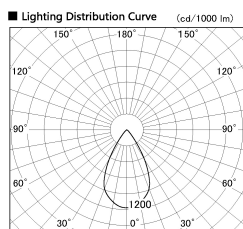

Item no. SD376-2055W9035-IK-LX

Series Name: Versa L-G Tracklight (Lens Type In-Track) (SD376-IK-LX)

Installation	Track mount
Type	Versa L-G Tracklight (Lens Type In-Track) (SD376-IK-LX)
Fixture wattage	18.6W
Beam angle	57 deg
Color Temp.	3500K
CRI	Ra>90
Luminous	1607 lm
Body	Die-cast aluminum alloy
Body finish	White
Trim finish	White
Reflector finish	N/A
IP Rate	IP20
Light source	COB module
Input Voltage	AC220~240V
Dimming Type	Non-Dimmable
Certificate	CE, CCC
Cut Hole	N/A