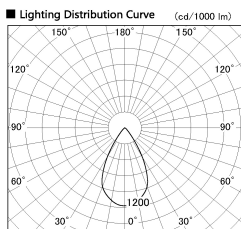

Item no. SD376-2055W9035-IK-LX

Series Name: Versa L-G Tracklight (Lens Type In-Track) (SD376-IK-LX)

■ Direct Horizontal Illuminance SD376-2055W9035-IK-LX

Illuminance Angle	Beam Angle	Vertical Illuminance (lx)
49°	57°	7560
		1890
		840
		470
		300
		210
		150
		120

Installation	Track mount
Type	
Fixture wattage	18.6W
Beam angle	57 deg
Color Temp.	3500K
CRI	Ra>90
Luminous	1607 lm
Body	Die-cast aluminum alloy
Body finish	White
Trim finish	White
Reflector finish	N/A
IP Rate	IP20
Light source	COB module
Input Voltage	AC220~240V
Dimming Type	Non-Dimmable
Certificate	CE, CCC
Cut Hole	N/A