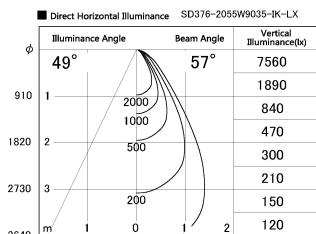

Item no. SD376-2055W9035-IK-LX

Series Name: Versa L-G Tracklight (Lens Type In-Track) (SD376-IK-LX)

Installation	Track mount
Type	Versa L-G Tracklight (Lens Type In-Track) (SD376-IK-LX)
Fixture wattage	18.6W
Beam angle	57 deg
Color Temp.	3500K
CRI	Ra>90
Luminous	1607 lm
Body	Die-cast aluminum alloy
Body finish	White
Trim finish	White
Reflector finish	N/A
IP Rate	IP20
Light source	COB module
Input Voltage	AC220~240V
Dimming Type	Non-Dimmable
Certificate	CE, CCC
Cut Hole	N/A