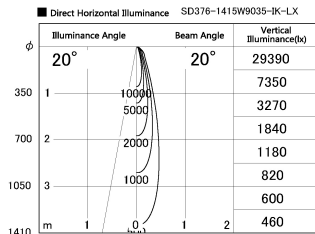

Item no. SD376-1415W9035-IK-LX

Series Name: Versa L-G Tracklight (Lens Type In-Track) (SD376-IK-LX)

| | |
|------------------|-------------------------|
| Installation | Track mount |
| Type | |
| Fixture wattage | 14W |
| Beam angle | 20 deg |
| Color Temp. | 3500K |
| CRI | Ra>90 |
| Luminous | 1116 lm |
| Body | Die-cast aluminum alloy |
| Body finish | White |
| Trim finish | White |
| Reflector finish | N/A |
| IP Rate | IP20 |
| Light source | COB module |
| Input Voltage | AC220~240V |
| Dimming Type | Non-Dimmable |
| Certificate | CE, CCC |
| Cut Hole | N/A |