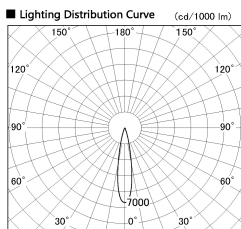

Item no. SD376-1415W9035-IK-LX

Series Name: Versa L-G Tracklight (Lens Type In-Track) (SD376-IK-LX)

| | |
|------------------|-------------------------|
| Installation | Track mount |
| Type | |
| Fixture wattage | 14W |
| Beam angle | 20 deg |
| Color Temp. | 3500K |
| CRI | Ra>90 |
| Luminous | 1116 lm |
| Body | Die-cast aluminum alloy |
| Body finish | White |
| Trim finish | White |
| Reflector finish | N/A |
| IP Rate | IP20 |
| Light source | COB module |
| Input Voltage | AC220~240V |
| Dimming Type | Non-Dimmable |
| Certificate | CE, CCC |
| Cut Hole | N/A |