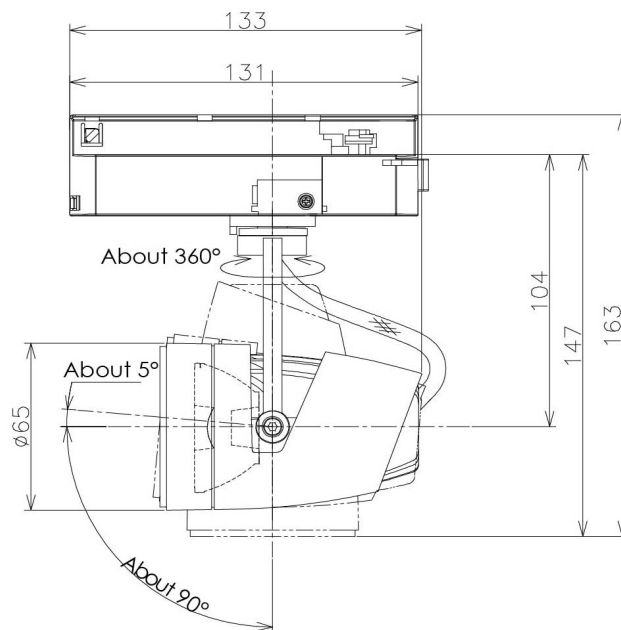

Item no. SD376-1415W9035-IK-LX

Series Name: Versa L-G Tracklight (Lens Type In-Track) (SD376-IK-LX)

| | |
|------------------|-------------------------|
| Installation | Track mount |
| Type | |
| Fixture wattage | 14W |
| Beam angle | 20 deg |
| Color Temp. | 3500K |
| CRI | Ra>90 |
| Luminous | 1116 lm |
| Body | Die-cast aluminum alloy |
| Body finish | White |
| Trim finish | White |
| Reflector finish | N/A |
| IP Rate | IP20 |
| Light source | COB module |
| Input Voltage | AC220~240V |
| Dimming Type | Non-Dimmable |
| Certificate | CE, CCC |
| Cut Hole | N/A |