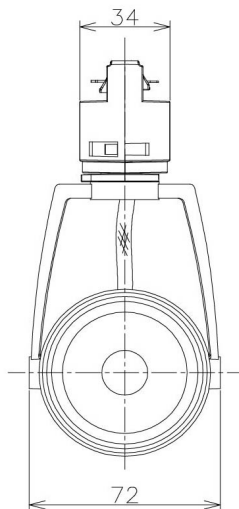

Item no. SD376-1415W9035-IK-LX

Series Name: Versa L-G Tracklight (Lens Type In-Track) (SD376-IK-LX)

| | |
|------------------|-------------------------|
| Installation | Track mount |
| Type | |
| Fixture wattage | 14W |
| Beam angle | 20 deg |
| Color Temp. | 3500K |
| CRI | Ra>90 |
| Luminous | 1116 lm |
| Body | Die-cast aluminum alloy |
| Body finish | White |
| Trim finish | White |
| Reflector finish | N/A |
| IP Rate | IP20 |
| Light source | COB module |
| Input Voltage | AC220~240V |
| Dimming Type | Non-Dimmable |
| Certificate | CE, CCC |
| Cut Hole | N/A |