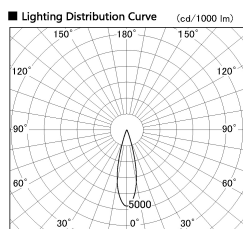

Item no. SD376-1425W9035-IK-LX

Series Name: Versa L-G Tracklight (Lens Type In-Track) (SD376-IK-LX)

■ Direct Horizontal Illuminance SD376-1425W9035-IK-LX

φ	Illuminance Angle	Beam Angle	Vertical Illuminance (lx)
440	25°	26°	22900
1	100%		5720
	500%		2540
880	2		1430
	100%		920
1330	3		640
	50%		470
1770	m	1	360
		2	

Installation	Track mount
Type	Versa L-G Tracklight (Lens Type In-Track) (SD376-IK-LX)
Fixture wattage	14W
Beam angle	26 deg
Color Temp.	3500K
CRI	Ra>90
Luminous	1192 lm
Body	Die-cast aluminum alloy
Body finish	White
Trim finish	White
Reflector finish	N/A
IP Rate	IP20
Light source	COB module
Input Voltage	AC220~240V
Dimming Type	Non-Dimmable
Certificate	CE, CCC
Cut Hole	N/A