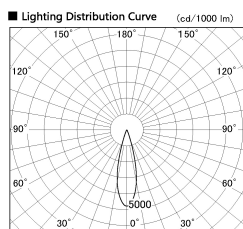

Item no. SD376-1425W9035-IK-LX

Series Name: Versa L-G Tracklight (Lens Type In-Track) (SD376-IK-LX)

■ Direct Horizontal Illuminance SD376-1425W9035-IK-LX

Illuminance Angle	Beam Angle	Vertical Illuminance (lx)
25°	26°	22900
1	10000	5720
1	5000	2540
2	2000	1430
2	1000	920
3	500	640
3	0	470
1770 m	1	360

Installation	Track mount
Type	
Fixture wattage	14W
Beam angle	26 deg
Color Temp.	3500K
CRI	Ra>90
Luminous	1192 lm
Body	Die-cast aluminum alloy
Body finish	White
Trim finish	White
Reflector finish	N/A
IP Rate	IP20
Light source	COB module
Input Voltage	AC220~240V
Dimming Type	Non-Dimmable
Certificate	CE, CCC
Cut Hole	N/A