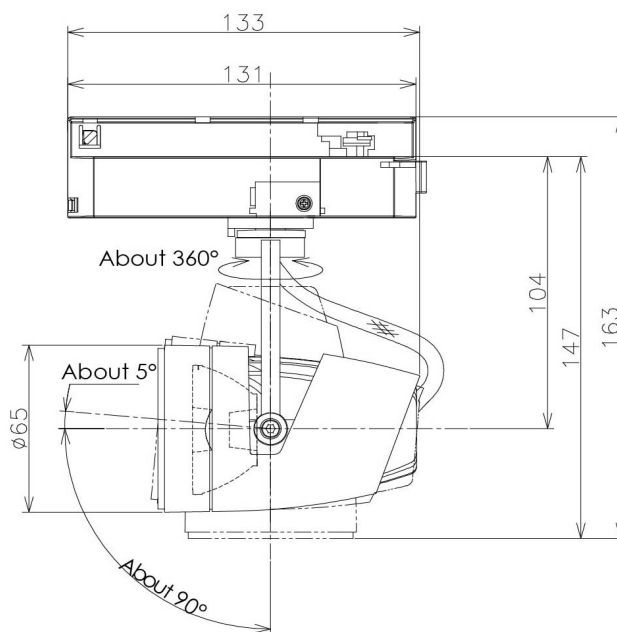

Item no. SD376-1435W9035-IK-LX

Series Name: Versa L-G Tracklight (Lens Type In-Track) (SD376-IK-LX)

Installation	Track mount
Type	
Fixture wattage	14W
Beam angle	38 deg
Color Temp.	3500K
CRI	Ra>90
Luminous	1169 lm
Body	Die-cast aluminum alloy
Body finish	White
Trim finish	White
Reflector finish	N/A
IP Rate	IP20
Light source	COB module
Input Voltage	AC220~240V
Dimming Type	Non-Dimmable
Certificate	CE, CCC
Cut Hole	N/A