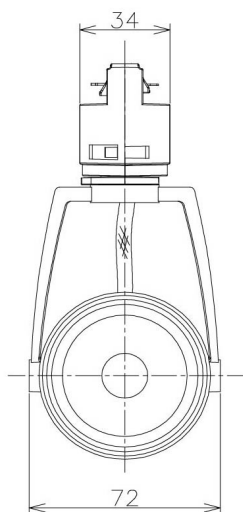

Item no. SD376-1435W9035-IK-LX

Series Name: Versa L-G Tracklight (Lens Type In-Track) (SD376-IK-LX)

Installation	Track mount
Type	
Fixture wattage	14W
Beam angle	38 deg
Color Temp.	3500K
CRI	Ra>90
Luminous	1169 lm
Body	Die-cast aluminum alloy
Body finish	White
Trim finish	White
Reflector finish	N/A
IP Rate	IP20
Light source	COB module
Input Voltage	AC220~240V
Dimming Type	Non-Dimmable
Certificate	CE, CCC
Cut Hole	N/A