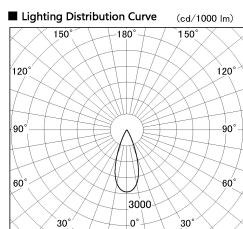

Item no. SD376-1435W9035-IK-LX

Series Name: Versa L-G Tracklight (Lens Type In-Track) (SD376-IK-LX)

Installation	Track mount
Type	
Fixture wattage	14W
Beam angle	38 deg
Color Temp.	3500K
CRI	Ra>90
Luminous	1169 lm
Body	Die-cast aluminum alloy
Body finish	White
Trim finish	White
Reflector finish	N/A
IP Rate	IP20
Light source	COB module
Input Voltage	AC220~240V
Dimming Type	Non-Dimmable
Certificate	CE, CCC
Cut Hole	N/A