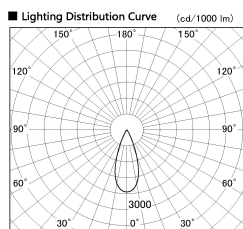

Item no. SD376-1435W9035-IK-LX

Series Name: Versa L-G Tracklight (Lens Type In-Track) (SD376-IK-LX)

Installation	Track mount
Type	Versa L-G Tracklight (Lens Type In-Track) (SD376-IK-LX)
Fixture wattage	14W
Beam angle	38 deg
Color Temp.	3500K
CRI	Ra>90
Luminous	1169 lm
Body	Die-cast aluminum alloy
Body finish	White
Trim finish	White
Reflector finish	N/A
IP Rate	IP20
Light source	COB module
Input Voltage	AC220~240V
Dimming Type	Non-Dimmable
Certificate	CE, CCC
Cut Hole	N/A