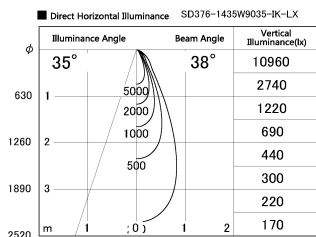

Item no. SD376-1435W9035-IK-LX

Series Name: Versa L-G Tracklight (Lens Type In-Track) (SD376-IK-LX)

Installation	Track mount
Type	
Fixture wattage	14W
Beam angle	38 deg
Color Temp.	3500K
CRI	Ra>90
Luminous	1169 lm
Body	Die-cast aluminum alloy
Body finish	White
Trim finish	White
Reflector finish	N/A
IP Rate	IP20
Light source	COB module
Input Voltage	AC220~240V
Dimming Type	Non-Dimmable
Certificate	CE, CCC
Cut Hole	N/A