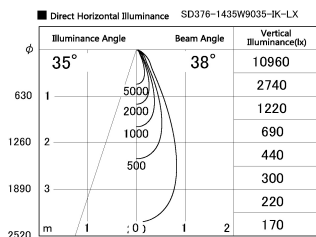

Item no. SD376-1435W9035-IK-LX

Series Name: Versa L-G Tracklight (Lens Type In-Track) (SD376-IK-LX)

Installation	Track mount
Type	Versa L-G Tracklight (Lens Type In-Track) (SD376-IK-LX)
Fixture wattage	14W
Beam angle	38 deg
Color Temp.	3500K
CRI	Ra>90
Luminous	1169 lm
Body	Die-cast aluminum alloy
Body finish	White
Trim finish	White
Reflector finish	N/A
IP Rate	IP20
Light source	COB module
Input Voltage	AC220~240V
Dimming Type	Non-Dimmable
Certificate	CE, CCC
Cut Hole	N/A