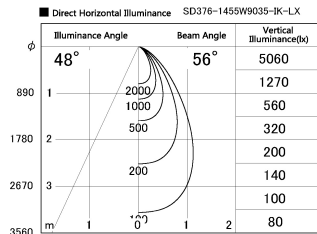

Item no. SD376-1455W9035-IK-LX

Series Name: Versa L-G Tracklight (Lens Type In-Track) (SD376-IK-LX)

Installation	Track mount
Type	
Fixture wattage	14W
Beam angle	56 deg
Color Temp.	3500K
CRI	Ra>90
Luminous	1159 lm
Body	Die-cast aluminum alloy
Body finish	White
Trim finish	White
Reflector finish	N/A
IP Rate	IP20
Light source	COB module
Input Voltage	AC220~240V
Dimming Type	Non-Dimmable
Certificate	CE, CCC
Cut Hole	N/A