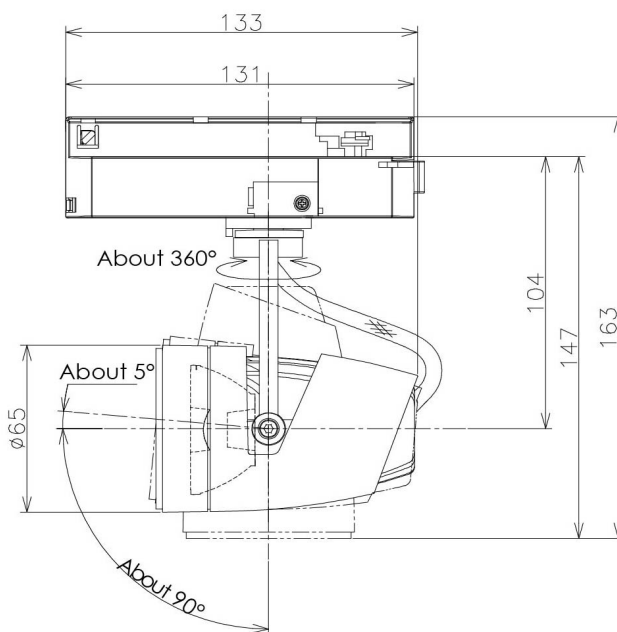

Item no. SD376-1455W9035-IK-LX

Series Name: Versa L-G Tracklight (Lens Type In-Track) (SD376-IK-LX)

Installation	Track mount
Type	
Fixture wattage	14W
Beam angle	56 deg
Color Temp.	3500K
CRI	Ra>90
Luminous	1159 lm
Body	Die-cast aluminum alloy
Body finish	White
Trim finish	White
Reflector finish	N/A
IP Rate	IP20
Light source	COB module
Input Voltage	AC220~240V
Dimming Type	Non-Dimmable
Certificate	CE, CCC
Cut Hole	N/A