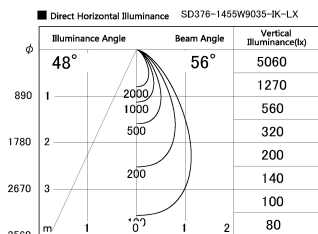

Item no. SD376-1455W9035-IK-LX

Series Name: Versa L-G Tracklight (Lens Type In-Track) (SD376-IK-LX)

Installation	Track mount
Type	
Fixture wattage	14W
Beam angle	56 deg
Color Temp.	3500K
CRI	Ra>90
Luminous	1159 lm
Body	Die-cast aluminum alloy
Body finish	White
Trim finish	White
Reflector finish	N/A
IP Rate	IP20
Light source	COB module
Input Voltage	AC220~240V
Dimming Type	Non-Dimmable
Certificate	CE, CCC
Cut Hole	N/A