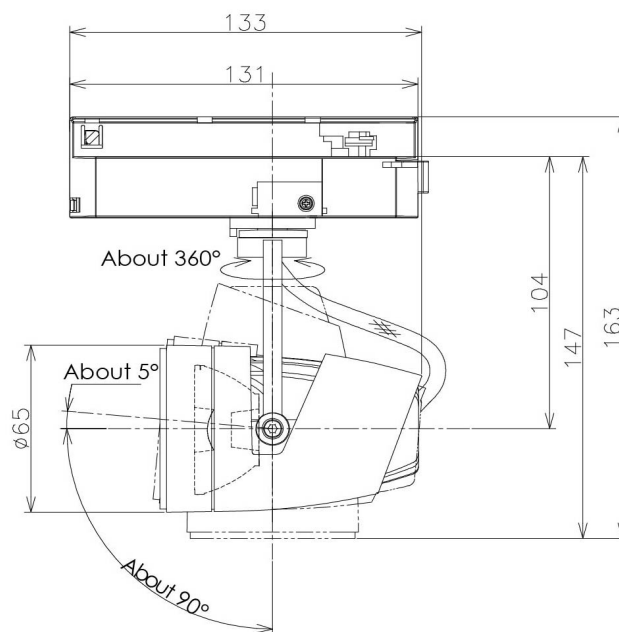

Item no. SD376-1455W9035-IK-LX

Series Name: Versa L-G Tracklight (Lens Type In-Track) (SD376-IK-LX)

Installation	Track mount
Type	
Fixture wattage	14W
Beam angle	56 deg
Color Temp.	3500K
CRI	Ra>90
Luminous	1159 lm
Body	Die-cast aluminum alloy
Body finish	White
Trim finish	White
Reflector finish	N/A
IP Rate	IP20
Light source	COB module
Input Voltage	AC220~240V
Dimming Type	Non-Dimmable
Certificate	CE, CCC
Cut Hole	N/A