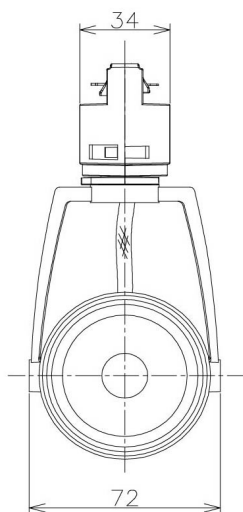

Item no. SD376-1455W9035-IK-LX

Series Name: Versa L-G Tracklight (Lens Type In-Track) (SD376-IK-LX)

Installation	Track mount
Type	
Fixture wattage	14W
Beam angle	56 deg
Color Temp.	3500K
CRI	Ra>90
Luminous	1159 lm
Body	Die-cast aluminum alloy
Body finish	White
Trim finish	White
Reflector finish	N/A
IP Rate	IP20
Light source	COB module
Input Voltage	AC220~240V
Dimming Type	Non-Dimmable
Certificate	CE, CCC
Cut Hole	N/A