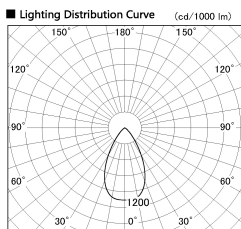

Item no. SD376-1455W9035-IK-LX

Series Name: Versa L-G Tracklight (Lens Type In-Track) (SD376-IK-LX)

Installation	Track mount
Type	
Fixture wattage	14W
Beam angle	56 deg
Color Temp.	3500K
CRI	Ra>90
Luminous	1159 lm
Body	Die-cast aluminum alloy
Body finish	White
Trim finish	White
Reflector finish	N/A
IP Rate	IP20
Light source	COB module
Input Voltage	AC220~240V
Dimming Type	Non-Dimmable
Certificate	CE, CCC
Cut Hole	N/A