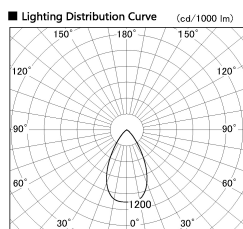

Item no. SD376-1455W9035-IK-LX

Series Name: Versa L-G Tracklight (Lens Type In-Track) (SD376-IK-LX)

Installation	Track mount
Type	
Fixture wattage	14W
Beam angle	56 deg
Color Temp.	3500K
CRI	Ra>90
Luminous	1159 lm
Body	Die-cast aluminum alloy
Body finish	White
Trim finish	White
Reflector finish	N/A
IP Rate	IP20
Light source	COB module
Input Voltage	AC220~240V
Dimming Type	Non-Dimmable
Certificate	CE, CCC
Cut Hole	N/A