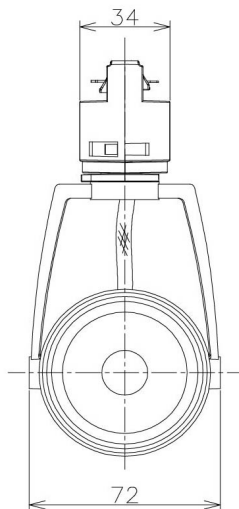

Item no. SD376-1455W9035-IK-LX

Series Name: Versa L-G Tracklight (Lens Type In-Track) (SD376-IK-LX)

Installation	Track mount
Type	
Fixture wattage	14W
Beam angle	56 deg
Color Temp.	3500K
CRI	Ra>90
Luminous	1159 lm
Body	Die-cast aluminum alloy
Body finish	White
Trim finish	White
Reflector finish	N/A
IP Rate	IP20
Light source	COB module
Input Voltage	AC220~240V
Dimming Type	Non-Dimmable
Certificate	CE, CCC
Cut Hole	N/A