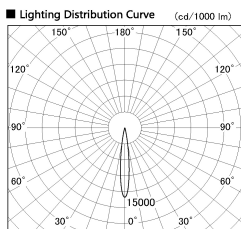

Item no. SD376-0815W9035-IK-LX

Series Name: Versa L-G Tracklight (Lens Type In-Track) (SD376-IK-LX)

■ Direct Horizontal Illuminance SD376-0815W9035-IK-LX

φ	Illuminance Angle	Beam Angle	Vertical Illuminance (lx)
220	13°	13°	33660
1			8410
450			3740
2			2100
680			1350
3			930
910			690
m	1	0	530

Installation	Track mount
Type	
Fixture wattage	7.4W
Beam angle	13 deg
Color Temp.	3500K
CRI	Ra>90
Luminous	706 lm
Body	Die-cast aluminum alloy
Body finish	White
Trim finish	White
Reflector finish	N/A
IP Rate	IP20
Light source	COB module
Input Voltage	AC220~240V
Dimming Type	Non-Dimmable
Certificate	CE, CCC
Cut Hole	N/A