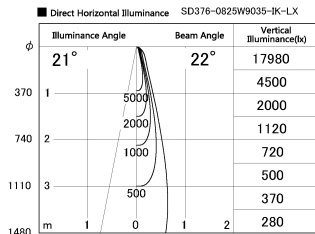

Item no. SD376-0825W9035-IK-LX

Series Name: Versa L-G Tracklight (Lens Type In-Track) (SD376-IK-LX)

Installation	Track mount
Type	
Fixture wattage	7.4W
Beam angle	22 deg
Color Temp.	3500K
CRI	Ra>90
Luminous	757 lm
Body	Die-cast aluminum alloy
Body finish	White
Trim finish	White
Reflector finish	N/A
IP Rate	IP20
Light source	COB module
Input Voltage	AC220~240V
Dimming Type	Non-Dimmable
Certificate	CE, CCC
Cut Hole	N/A