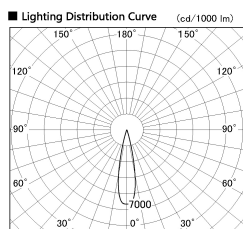

Item no. SD376-0825W9035-IK-LX

Series Name: Versa L-G Tracklight (Lens Type In-Track) (SD376-IK-LX)

Installation	Track mount
Type	Versa L-G Tracklight (Lens Type In-Track) (SD376-IK-LX)
Fixture wattage	7.4W
Beam angle	22 deg
Color Temp.	3500K
CRI	Ra>90
Luminous	757 lm
Body	Die-cast aluminum alloy
Body finish	White
Trim finish	White
Reflector finish	N/A
IP Rate	IP20
Light source	COB module
Input Voltage	AC220~240V
Dimming Type	Non-Dimmable
Certificate	CE, CCC
Cut Hole	N/A