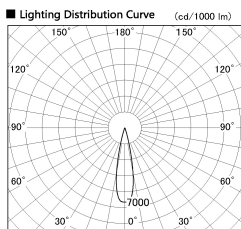

Item no. SD376-0825W9035-IK-LX

Series Name: Versa L-G Tracklight (Lens Type In-Track) (SD376-IK-LX)

Installation	Track mount
Type	
Fixture wattage	7.4W
Beam angle	22 deg
Color Temp.	3500K
CRI	Ra>90
Luminous	757 lm
Body	Die-cast aluminum alloy
Body finish	White
Trim finish	White
Reflector finish	N/A
IP Rate	IP20
Light source	COB module
Input Voltage	AC220~240V
Dimming Type	Non-Dimmable
Certificate	CE, CCC
Cut Hole	N/A