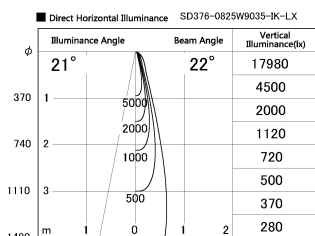

Item no. SD376-0825W9035-IK-LX

Series Name: Versa L-G Tracklight (Lens Type In-Track) (SD376-IK-LX)

Installation	Track mount
Type	Versa L-G Tracklight (Lens Type In-Track) (SD376-IK-LX)
Fixture wattage	7.4W
Beam angle	22 deg
Color Temp.	3500K
CRI	Ra>90
Luminous	757 lm
Body	Die-cast aluminum alloy
Body finish	White
Trim finish	White
Reflector finish	N/A
IP Rate	IP20
Light source	COB module
Input Voltage	AC220~240V
Dimming Type	Non-Dimmable
Certificate	CE, CCC
Cut Hole	N/A