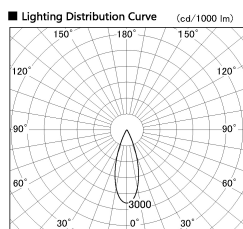

Item no. SD376-0835W9035-IK-LX

Series Name: Versa L-G Tracklight (Lens Type In-Track) (SD376-IK-LX)

Installation	Track mount
Type	
Fixture wattage	7.4W
Beam angle	34 deg
Color Temp.	3500K
CRI	Ra>90
Luminous	738 lm
Body	Die-cast aluminum alloy
Body finish	White
Trim finish	White
Reflector finish	N/A
IP Rate	IP20
Light source	COB module
Input Voltage	AC220~240V
Dimming Type	Non-Dimmable
Certificate	CE, CCC
Cut Hole	N/A