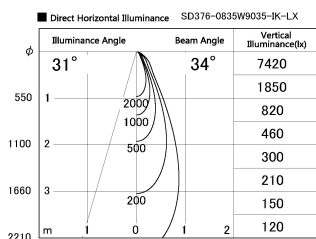

Item no. SD376-0835W9035-IK-LX

Series Name: Versa L-G Tracklight (Lens Type In-Track) (SD376-IK-LX)

Installation	Track mount
Type	
Fixture wattage	7.4W
Beam angle	34 deg
Color Temp.	3500K
CRI	Ra>90
Luminous	738 lm
Body	Die-cast aluminum alloy
Body finish	White
Trim finish	White
Reflector finish	N/A
IP Rate	IP20
Light source	COB module
Input Voltage	AC220~240V
Dimming Type	Non-Dimmable
Certificate	CE, CCC
Cut Hole	N/A