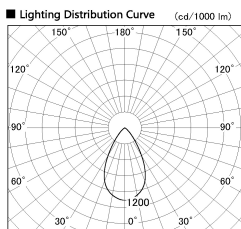

Item no. SD376-0855W9035-IK-LX

Series Name: Versa L-G Tracklight (Lens Type In-Track) (SD376-IK-LX)

Installation	Track mount
Type	
Fixture wattage	7.4W
Beam angle	57 deg
Color Temp.	3500K
CRI	Ra>90
Luminous	730 lm
Body	Die-cast aluminum alloy
Body finish	White
Trim finish	White
Reflector finish	N/A
IP Rate	IP20
Light source	COB module
Input Voltage	AC220~240V
Dimming Type	Non-Dimmable
Certificate	CE, CCC
Cut Hole	N/A