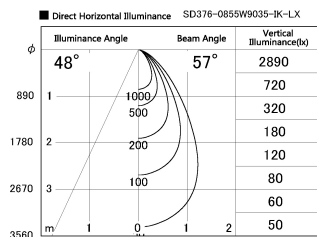

Item no. SD376-0855W9035-IK-LX

Series Name: Versa L-G Tracklight (Lens Type In-Track) (SD376-IK-LX)

Installation	Track mount
Type	
Fixture wattage	7.4W
Beam angle	57 deg
Color Temp.	3500K
CRI	Ra>90
Luminous	730 lm
Body	Die-cast aluminum alloy
Body finish	White
Trim finish	White
Reflector finish	N/A
IP Rate	IP20
Light source	COB module
Input Voltage	AC220~240V
Dimming Type	Non-Dimmable
Certificate	CE, CCC
Cut Hole	N/A