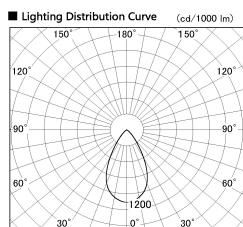

Item no. SD376-0855W9035-IK-LX

Series Name: Versa L-G Tracklight (Lens Type In-Track) (SD376-IK-LX)

Installation	Track mount
Type	Versa L-G Tracklight (Lens Type In-Track) (SD376-IK-LX)
Fixture wattage	7.4W
Beam angle	57 deg
Color Temp.	3500K
CRI	Ra>90
Luminous	730 lm
Body	Die-cast aluminum alloy
Body finish	White
Trim finish	White
Reflector finish	N/A
IP Rate	IP20
Light source	COB module
Input Voltage	AC220~240V
Dimming Type	Non-Dimmable
Certificate	CE, CCC
Cut Hole	N/A