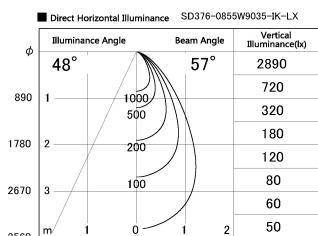

Item no. SD376-0855W9035-IK-LX

Series Name: Versa L-G Tracklight (Lens Type In-Track) (SD376-IK-LX)

Installation	Track mount
Type	Versa L-G Tracklight (Lens Type In-Track) (SD376-IK-LX)
Fixture wattage	7.4W
Beam angle	57 deg
Color Temp.	3500K
CRI	Ra>90
Luminous	730 lm
Body	Die-cast aluminum alloy
Body finish	White
Trim finish	White
Reflector finish	N/A
IP Rate	IP20
Light source	COB module
Input Voltage	AC220~240V
Dimming Type	Non-Dimmable
Certificate	CE, CCC
Cut Hole	N/A