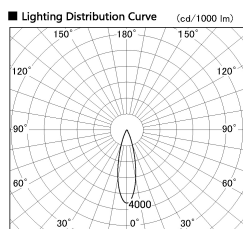

Item no. SD376-3725W9040-IK-LX

Series Name: Versa L-G Tracklight (Lens Type In-Track) (SD376-IK-LX)

■ Direct Horizontal Illuminance SD376-3725W9040-IK-LX

Illuminance Angle	Beam Angle	Vertical Illuminance (lx)
25°	26°	54630
		13660
		6070
		3410
		2190
		1520
		1110
		850

Installation	Track mount
Type	
Fixture wattage	35.5W
Beam angle	26 deg
Color Temp.	4000K
CRI	Ra>90
Luminous	3698 lm
Body	Die-cast aluminum alloy
Body finish	White
Trim finish	White
Reflector finish	N/A
IP Rate	IP20
Light source	COB module
Input Voltage	AC220~240V
Dimming Type	Non-Dimmable
Certificate	CE, CCC
Cut Hole	N/A