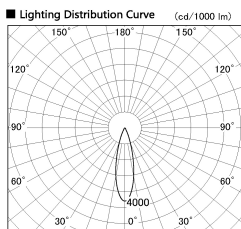

Item no. SD376-3725W9040-IK-LX

Series Name: Versa L-G Tracklight (Lens Type In-Track) (SD376-IK-LX)

■ Direct Horizontal Illuminance SD376-3725W9040-IK-LX

φ	Illuminance Angle	Beam Angle	Vertical Illuminance (lx)
440	25°	26°	54630
880	2		13660
1330	2		6070
1770	2		3410
	3		2190
	3		1520
	3		1110
	1	1 0 0	850

Installation	Track mount
Type	
Fixture wattage	35.5W
Beam angle	26 deg
Color Temp.	4000K
CRI	Ra>90
Luminous	3698 lm
Body	Die-cast aluminum alloy
Body finish	White
Trim finish	White
Reflector finish	N/A
IP Rate	IP20
Light source	COB module
Input Voltage	AC220~240V
Dimming Type	Non-Dimmable
Certificate	CE, CCC
Cut Hole	N/A