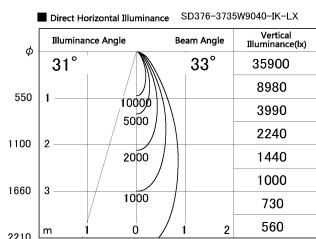

Item no. SD376-3735W9040-IK-LX

Series Name: Versa L-G Tracklight (Lens Type In-Track) (SD376-IK-LX)

Installation	Track mount
Type	Versa L-G Tracklight (Lens Type In-Track) (SD376-IK-LX)
Fixture wattage	35.5W
Beam angle	33 deg
Color Temp.	4000K
CRI	Ra>90
Luminous	3782 lm
Body	Die-cast aluminum alloy
Body finish	White
Trim finish	White
Reflector finish	N/A
IP Rate	IP20
Light source	COB module
Input Voltage	AC220~240V
Dimming Type	Non-Dimmable
Certificate	CE, CCC
Cut Hole	N/A