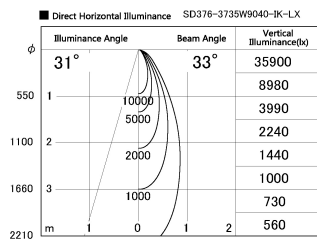

Item no. SD376-3735W9040-IK-LX

Series Name: Versa L-G Tracklight (Lens Type In-Track) (SD376-IK-LX)

Installation	Track mount
Type	
Fixture wattage	35.5W
Beam angle	33 deg
Color Temp.	4000K
CRI	Ra>90
Luminous	3782 lm
Body	Die-cast aluminum alloy
Body finish	White
Trim finish	White
Reflector finish	N/A
IP Rate	IP20
Light source	COB module
Input Voltage	AC220~240V
Dimming Type	Non-Dimmable
Certificate	CE, CCC
Cut Hole	N/A