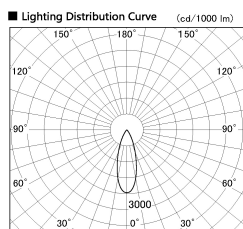

Item no. SD376-3735W9040-IK-LX

Series Name: Versa L-G Tracklight (Lens Type In-Track) (SD376-IK-LX)

Installation	Track mount
Type	Versa L-G Tracklight (Lens Type In-Track) (SD376-IK-LX)
Fixture wattage	35.5W
Beam angle	33 deg
Color Temp.	4000K
CRI	Ra>90
Luminous	3782 lm
Body	Die-cast aluminum alloy
Body finish	White
Trim finish	White
Reflector finish	N/A
IP Rate	IP20
Light source	COB module
Input Voltage	AC220~240V
Dimming Type	Non-Dimmable
Certificate	CE, CCC
Cut Hole	N/A