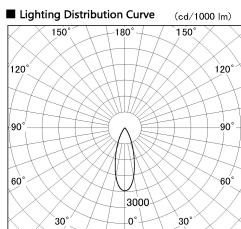

Item no. SD376-3735W9040-IK-LX

Series Name: Versa L-G Tracklight (Lens Type In-Track) (SD376-IK-LX)

Installation	Track mount
Type	
Fixture wattage	35.5W
Beam angle	33 deg
Color Temp.	4000K
CRI	Ra>90
Luminous	3782 lm
Body	Die-cast aluminum alloy
Body finish	White
Trim finish	White
Reflector finish	N/A
IP Rate	IP20
Light source	COB module
Input Voltage	AC220~240V
Dimming Type	Non-Dimmable
Certificate	CE, CCC
Cut Hole	N/A