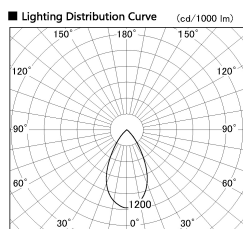

Item no. SD376-3755W9040-IK-LX

Series Name: Versa L-G Tracklight (Lens Type In-Track) (SD376-IK-LX)

Installation	Track mount
Type	Versa L-G Tracklight (Lens Type In-Track) (SD376-IK-LX)
Fixture wattage	35.5W
Beam angle	54 deg
Color Temp.	4000K
CRI	Ra>90
Luminous	3675 lm
Body	Die-cast aluminum alloy
Body finish	White
Trim finish	White
Reflector finish	N/A
IP Rate	IP20
Light source	COB module
Input Voltage	AC220~240V
Dimming Type	Non-Dimmable
Certificate	CE, CCC
Cut Hole	N/A