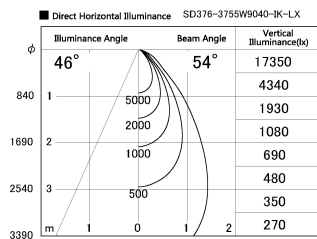

Item no. SD376-3755W9040-IK-LX

Series Name: Versa L-G Tracklight (Lens Type In-Track) (SD376-IK-LX)

| | |
|------------------|-------------------------|
| Installation | Track mount |
| Type | |
| Fixture wattage | 35.5W |
| Beam angle | 54 deg |
| Color Temp. | 4000K |
| CRI | Ra>90 |
| Luminous | 3675 lm |
| Body | Die-cast aluminum alloy |
| Body finish | White |
| Trim finish | White |
| Reflector finish | N/A |
| IP Rate | IP20 |
| Light source | COB module |
| Input Voltage | AC220~240V |
| Dimming Type | Non-Dimmable |
| Certificate | CE, CCC |
| Cut Hole | N/A |