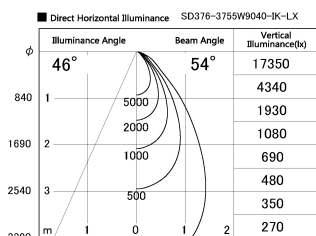

Item no. SD376-3755W9040-IK-LX

Series Name: Versa L-G Tracklight (Lens Type In-Track) (SD376-IK-LX)

Installation	Track mount
Type	Versa L-G Tracklight (Lens Type In-Track) (SD376-IK-LX)
Fixture wattage	35.5W
Beam angle	54 deg
Color Temp.	4000K
CRI	Ra>90
Luminous	3675 lm
Body	Die-cast aluminum alloy
Body finish	White
Trim finish	White
Reflector finish	N/A
IP Rate	IP20
Light source	COB module
Input Voltage	AC220~240V
Dimming Type	Non-Dimmable
Certificate	CE, CCC
Cut Hole	N/A