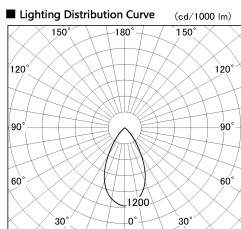

Item no. SD376-3755W9040-IK-LX

Series Name: Versa L-G Tracklight (Lens Type In-Track) (SD376-IK-LX)

| | |
|------------------|-------------------------|
| Installation | Track mount |
| Type | |
| Fixture wattage | 35.5W |
| Beam angle | 54 deg |
| Color Temp. | 4000K |
| CRI | Ra>90 |
| Luminous | 3675 lm |
| Body | Die-cast aluminum alloy |
| Body finish | White |
| Trim finish | White |
| Reflector finish | N/A |
| IP Rate | IP20 |
| Light source | COB module |
| Input Voltage | AC220~240V |
| Dimming Type | Non-Dimmable |
| Certificate | CE, CCC |
| Cut Hole | N/A |