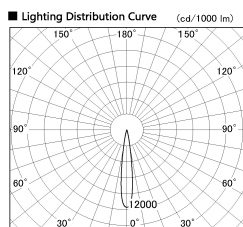

Item no. SD376-3215W9040-IK-LX

Series Name: Versa L-G Tracklight (Lens Type In-Track) (SD376-IK-LX)

■ Direct Horizontal Illuminance SD376-3215W9040-IK-LX

φ	Illuminance Angle	Beam Angle	Vertical Illuminance (lx)
	14°	15°	124940
240	50000		31240
480	20000		13880
730	10000		7810
980	5000		5000
			3470
			2550
			1950

Installation	Track mount
Type	
Fixture wattage	32W
Beam angle	15 deg
Color Temp.	4000K
CRI	Ra>90
Luminous	2666 lm
Body	Die-cast aluminum alloy
Body finish	White
Trim finish	White
Reflector finish	N/A
IP Rate	IP20
Light source	COB module
Input Voltage	AC220~240V
Dimming Type	Non-Dimmable
Certificate	CE, CCC
Cut Hole	N/A