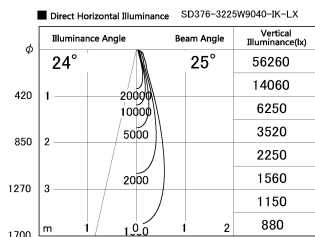

Item no. SD376-3225W9040-IK-LX

Series Name: Versa L-G Tracklight (Lens Type In-Track) (SD376-IK-LX)

Installation	Track mount
Type	
Fixture wattage	32W
Beam angle	25 deg
Color Temp.	4000K
CRI	Ra>90
Luminous	2799 lm
Body	Die-cast aluminum alloy
Body finish	White
Trim finish	White
Reflector finish	N/A
IP Rate	IP20
Light source	COB module
Input Voltage	AC220~240V
Dimming Type	Non-Dimmable
Certificate	CE, CCC
Cut Hole	N/A