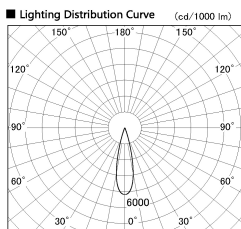

Item no. SD376-3225W9040-IK-LX

Series Name: Versa L-G Tracklight (Lens Type In-Track) (SD376-IK-LX)

Installation	Track mount
Type	
Fixture wattage	32W
Beam angle	25 deg
Color Temp.	4000K
CRI	Ra>90
Luminous	2799 lm
Body	Die-cast aluminum alloy
Body finish	White
Trim finish	White
Reflector finish	N/A
IP Rate	IP20
Light source	COB module
Input Voltage	AC220~240V
Dimming Type	Non-Dimmable
Certificate	CE, CCC
Cut Hole	N/A