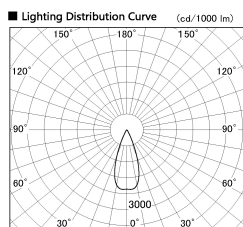

Item no. SD376-3235W9040-IK-LX

Series Name: Versa L-G Tracklight (Lens Type In-Track) (SD376-IK-LX)

Installation	Track mount
Type	
Fixture wattage	32W
Beam angle	39 deg
Color Temp.	4000K
CRI	Ra>90
Luminous	2869 lm
Body	Die-cast aluminum alloy
Body finish	White
Trim finish	White
Reflector finish	N/A
IP Rate	IP20
Light source	COB module
Input Voltage	AC220~240V
Dimming Type	Non-Dimmable
Certificate	CE, CCC
Cut Hole	N/A