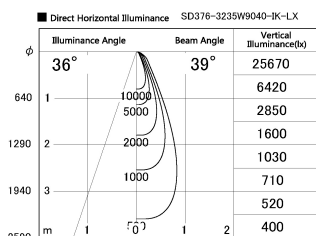

Item no. SD376-3235W9040-IK-LX

Series Name: Versa L-G Tracklight (Lens Type In-Track) (SD376-IK-LX)

Installation	Track mount
Type	
Fixture wattage	32W
Beam angle	39 deg
Color Temp.	4000K
CRI	Ra>90
Luminous	2869 lm
Body	Die-cast aluminum alloy
Body finish	White
Trim finish	White
Reflector finish	N/A
IP Rate	IP20
Light source	COB module
Input Voltage	AC220~240V
Dimming Type	Non-Dimmable
Certificate	CE, CCC
Cut Hole	N/A