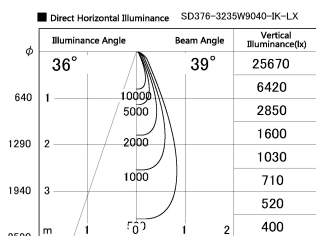

Item no. SD376-3235W9040-IK-LX

Series Name: Versa L-G Tracklight (Lens Type In-Track) (SD376-IK-LX)

Installation	Track mount
Type	Versa L-G Tracklight (Lens Type In-Track) (SD376-IK-LX)
Fixture wattage	32W
Beam angle	39 deg
Color Temp.	4000K
CRI	Ra>90
Luminous	2869 lm
Body	Die-cast aluminum alloy
Body finish	White
Trim finish	White
Reflector finish	N/A
IP Rate	IP20
Light source	COB module
Input Voltage	AC220~240V
Dimming Type	Non-Dimmable
Certificate	CE, CCC
Cut Hole	N/A