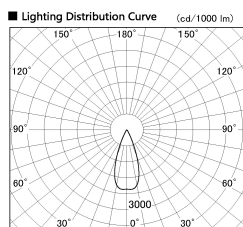

Item no. SD376-3235W9040-IK-LX

Series Name: Versa L-G Tracklight (Lens Type In-Track) (SD376-IK-LX)

Installation	Track mount
Type	Versa L-G Tracklight (Lens Type In-Track) (SD376-IK-LX)
Fixture wattage	32W
Beam angle	39 deg
Color Temp.	4000K
CRI	Ra>90
Luminous	2869 lm
Body	Die-cast aluminum alloy
Body finish	White
Trim finish	White
Reflector finish	N/A
IP Rate	IP20
Light source	COB module
Input Voltage	AC220~240V
Dimming Type	Non-Dimmable
Certificate	CE, CCC
Cut Hole	N/A