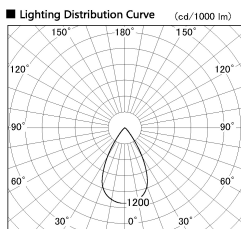

Item no. SD376-3255W9040-IK-LX

Series Name: Versa L-G Tracklight (Lens Type In-Track) (SD376-IK-LX)

| | |
|------------------|---|
| Installation | Track mount |
| Type | Versa L-G Tracklight (Lens Type In-Track) (SD376-IK-LX) |
| Fixture wattage | 32W |
| Beam angle | 57 deg |
| Color Temp. | 4000K |
| CRI | Ra>90 |
| Luminous | 2751 lm |
| Body | Die-cast aluminum alloy |
| Body finish | White |
| Trim finish | White |
| Reflector finish | N/A |
| IP Rate | IP20 |
| Light source | COB module |
| Input Voltage | AC220~240V |
| Dimming Type | Non-Dimmable |
| Certificate | CE, CCC |
| Cut Hole | N/A |