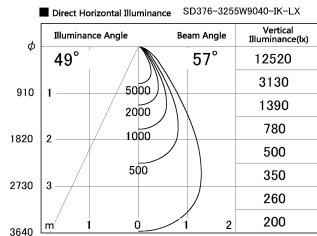

Item no. SD376-3255W9040-IK-LX

Series Name: Versa L-G Tracklight (Lens Type In-Track) (SD376-IK-LX)

Installation	Track mount
Type	
Fixture wattage	32W
Beam angle	57 deg
Color Temp.	4000K
CRI	Ra>90
Luminous	2751 lm
Body	Die-cast aluminum alloy
Body finish	White
Trim finish	White
Reflector finish	N/A
IP Rate	IP20
Light source	COB module
Input Voltage	AC220~240V
Dimming Type	Non-Dimmable
Certificate	CE, CCC
Cut Hole	N/A