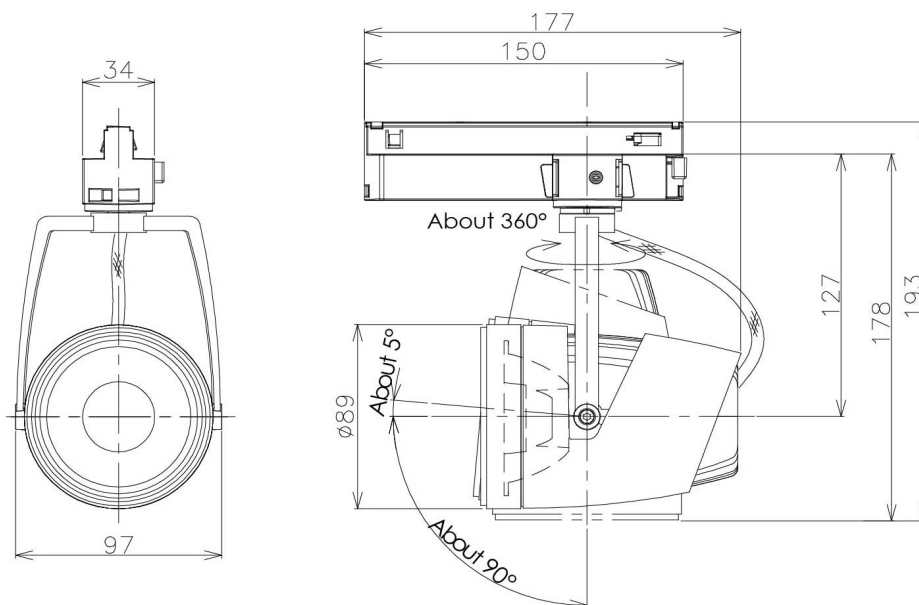

Item no. SD376-3255W9040-IK-LX

Series Name: Versa L-G Tracklight (Lens Type In-Track) (SD376-IK-LX)

Installation	Track mount
Type	
Fixture wattage	32W
Beam angle	57 deg
Color Temp.	4000K
CRI	Ra>90
Luminous	2751 lm
Body	Die-cast aluminum alloy
Body finish	White
Trim finish	White
Reflector finish	N/A
IP Rate	IP20
Light source	COB module
Input Voltage	AC220~240V
Dimming Type	Non-Dimmable
Certificate	CE, CCC
Cut Hole	N/A