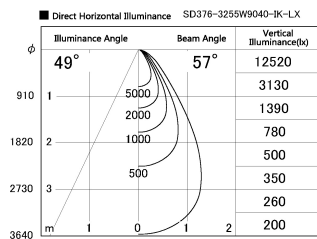

Item no. SD376-3255W9040-IK-LX

Series Name: Versa L-G Tracklight (Lens Type In-Track) (SD376-IK-LX)

| | |
|------------------|---|
| Installation | Track mount |
| Type | Versa L-G Tracklight (Lens Type In-Track) (SD376-IK-LX) |
| Fixture wattage | 32W |
| Beam angle | 57 deg |
| Color Temp. | 4000K |
| CRI | Ra>90 |
| Luminous | 2751 lm |
| Body | Die-cast aluminum alloy |
| Body finish | White |
| Trim finish | White |
| Reflector finish | N/A |
| IP Rate | IP20 |
| Light source | COB module |
| Input Voltage | AC220~240V |
| Dimming Type | Non-Dimmable |
| Certificate | CE, CCC |
| Cut Hole | N/A |