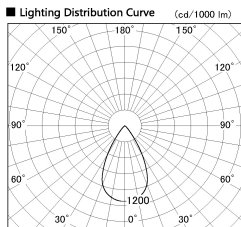

Item no. SD376-3255W9040-IK-LX

Series Name: Versa L-G Tracklight (Lens Type In-Track) (SD376-IK-LX)

Installation	Track mount
Type	
Fixture wattage	32W
Beam angle	57 deg
Color Temp.	4000K
CRI	Ra>90
Luminous	2751 lm
Body	Die-cast aluminum alloy
Body finish	White
Trim finish	White
Reflector finish	N/A
IP Rate	IP20
Light source	COB module
Input Voltage	AC220~240V
Dimming Type	Non-Dimmable
Certificate	CE, CCC
Cut Hole	N/A