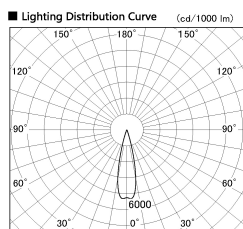

Item no. SD376-2525W9040-IK-LX

Series Name: Versa L-G Tracklight (Lens Type In-Track) (SD376-IK-LX)

■ Direct Horizontal Illuminance SD376-2525W9040-IK-LX

φ	Illuminance Angle	Beam Angle	Vertical Illuminance (lx)		
400	23°	25°	42380		
1			10600		
810			4710		
2			2650		
1220			1700		
3			1180		
1620			860		
m	1	0	1	2	660

Installation	Track mount
Type	Versa L-G Tracklight (Lens Type In-Track) (SD376-IK-LX)
Fixture wattage	24W
Beam angle	25 deg
Color Temp.	4000K
CRI	Ra>90
Luminous	2068 lm
Body	Die-cast aluminum alloy
Body finish	White
Trim finish	White
Reflector finish	N/A
IP Rate	IP20
Light source	COB module
Input Voltage	AC220~240V
Dimming Type	Non-Dimmable
Certificate	CE, CCC
Cut Hole	N/A