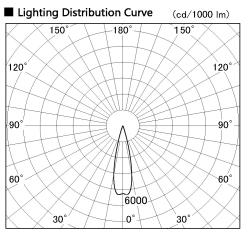

Item no. SD376-2525W9040-IK-LX

Series Name: Versa L-G Tracklight (Lens Type In-Track) (SD376-IK-LX)

■ Direct Horizontal Illuminance SD376-2525W9040-IK-LX

φ	Illuminance Angle	Beam Angle	Vertical Illuminance (lx)		
400	23°	25°	42380		
1			10600		
810			4710		
2			2650		
1220			1700		
3			1180		
1620			860		
m	1	0	1	2	660

Installation	Track mount
Type	
Fixture wattage	24W
Beam angle	25 deg
Color Temp.	4000K
CRI	Ra>90
Luminous	2068 lm
Body	Die-cast aluminum alloy
Body finish	White
Trim finish	White
Reflector finish	N/A
IP Rate	IP20
Light source	COB module
Input Voltage	AC220~240V
Dimming Type	Non-Dimmable
Certificate	CE, CCC
Cut Hole	N/A