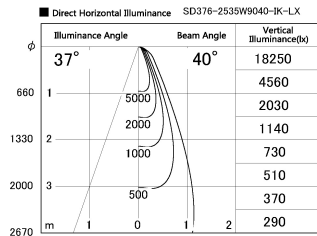

Item no. SD376-2535W9040-IK-LX

Series Name: Versa L-G Tracklight (Lens Type In-Track) (SD376-IK-LX)

Installation	Track mount
Type	
Fixture wattage	24W
Beam angle	40 deg
Color Temp.	4000K
CRI	Ra>90
Luminous	2112 lm
Body	Die-cast aluminum alloy
Body finish	White
Trim finish	White
Reflector finish	N/A
IP Rate	IP20
Light source	COB module
Input Voltage	AC220~240V
Dimming Type	Non-Dimmable
Certificate	CE, CCC
Cut Hole	N/A