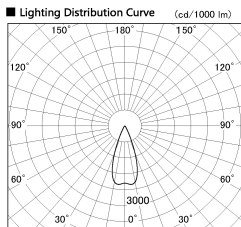

Item no. SD376-2535W9040-IK-LX

Series Name: Versa L-G Tracklight (Lens Type In-Track) (SD376-IK-LX)

Installation	Track mount
Type	
Fixture wattage	24W
Beam angle	40 deg
Color Temp.	4000K
CRI	Ra>90
Luminous	2112 lm
Body	Die-cast aluminum alloy
Body finish	White
Trim finish	White
Reflector finish	N/A
IP Rate	IP20
Light source	COB module
Input Voltage	AC220~240V
Dimming Type	Non-Dimmable
Certificate	CE, CCC
Cut Hole	N/A