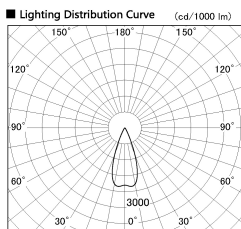

Item no. SD376-2535W9040-IK-LX

Series Name: Versa L-G Tracklight (Lens Type In-Track) (SD376-IK-LX)

Installation	Track mount
Type	
Fixture wattage	24W
Beam angle	40 deg
Color Temp.	4000K
CRI	Ra>90
Luminous	2112 lm
Body	Die-cast aluminum alloy
Body finish	White
Trim finish	White
Reflector finish	N/A
IP Rate	IP20
Light source	COB module
Input Voltage	AC220~240V
Dimming Type	Non-Dimmable
Certificate	CE, CCC
Cut Hole	N/A