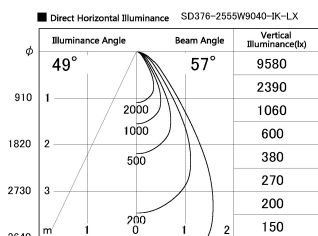

Item no. SD376-2555W9040-IK-LX

Series Name: Versa L-G Tracklight (Lens Type In-Track) (SD376-IK-LX)

Installation	Track mount
Type	Versa L-G Tracklight (Lens Type In-Track) (SD376-IK-LX)
Fixture wattage	24W
Beam angle	57 deg
Color Temp.	4000K
CRI	Ra>90
Luminous	2036 lm
Body	Die-cast aluminum alloy
Body finish	White
Trim finish	White
Reflector finish	N/A
IP Rate	IP20
Light source	COB module
Input Voltage	AC220~240V
Dimming Type	Non-Dimmable
Certificate	CE, CCC
Cut Hole	N/A