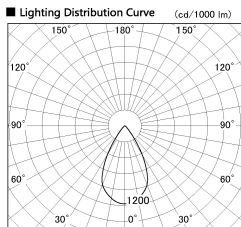

Item no. SD376-2555W9040-IK-LX

Series Name: Versa L-G Tracklight (Lens Type In-Track) (SD376-IK-LX)

Installation	Track mount
Type	
Fixture wattage	24W
Beam angle	57 deg
Color Temp.	4000K
CRI	Ra>90
Luminous	2036 lm
Body	Die-cast aluminum alloy
Body finish	White
Trim finish	White
Reflector finish	N/A
IP Rate	IP20
Light source	COB module
Input Voltage	AC220~240V
Dimming Type	Non-Dimmable
Certificate	CE, CCC
Cut Hole	N/A