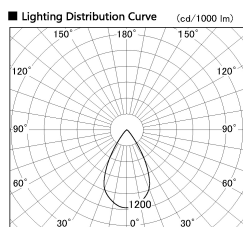

Item no. SD376-2555W9040-IK-LX

Series Name: Versa L-G Tracklight (Lens Type In-Track) (SD376-IK-LX)

Installation	Track mount
Type	Versa L-G Tracklight (Lens Type In-Track) (SD376-IK-LX)
Fixture wattage	24W
Beam angle	57 deg
Color Temp.	4000K
CRI	Ra>90
Luminous	2036 lm
Body	Die-cast aluminum alloy
Body finish	White
Trim finish	White
Reflector finish	N/A
IP Rate	IP20
Light source	COB module
Input Voltage	AC220~240V
Dimming Type	Non-Dimmable
Certificate	CE, CCC
Cut Hole	N/A