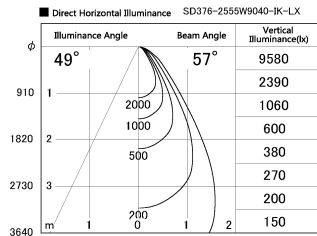

Item no. SD376-2555W9040-IK-LX

Series Name: Versa L-G Tracklight (Lens Type In-Track) (SD376-IK-LX)

Installation	Track mount
Type	
Fixture wattage	24W
Beam angle	57 deg
Color Temp.	4000K
CRI	Ra>90
Luminous	2036 lm
Body	Die-cast aluminum alloy
Body finish	White
Trim finish	White
Reflector finish	N/A
IP Rate	IP20
Light source	COB module
Input Voltage	AC220~240V
Dimming Type	Non-Dimmable
Certificate	CE, CCC
Cut Hole	N/A