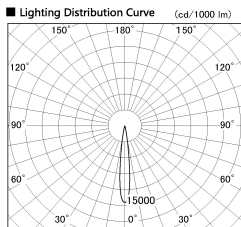

Item no. SD376-2015W9040-IK-LX

Series Name: Versa L-G Tracklight (Lens Type In-Track) (SD376-IK-LX)

■ Direct Horizontal Illuminance SD376-2015W9040-IK-LX

φ	Illuminance Angle	Beam Angle	Vertical Illuminance (lx)
210	12°	13°	91620
1			22900
420			10180
2			5730
630			3660
3			2540
840			1870
m			1430

Installation	Track mount
Type	
Fixture wattage	18.6W
Beam angle	13 deg
Color Temp.	4000K
CRI	Ra>90
Luminous	1582 lm
Body	Die-cast aluminum alloy
Body finish	White
Trim finish	White
Reflector finish	N/A
IP Rate	IP20
Light source	COB module
Input Voltage	AC220~240V
Dimming Type	Non-Dimmable
Certificate	CE, CCC
Cut Hole	N/A