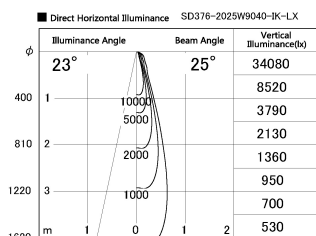

Item no. SD376-2025W9040-IK-LX

Series Name: Versa L-G Tracklight (Lens Type In-Track) (SD376-IK-LX)

Installation	Track mount
Type	
Fixture wattage	18.6W
Beam angle	25 deg
Color Temp.	4000K
CRI	Ra>90
Luminous	1663 lm
Body	Die-cast aluminum alloy
Body finish	White
Trim finish	White
Reflector finish	N/A
IP Rate	IP20
Light source	COB module
Input Voltage	AC220~240V
Dimming Type	Non-Dimmable
Certificate	CE, CCC
Cut Hole	N/A