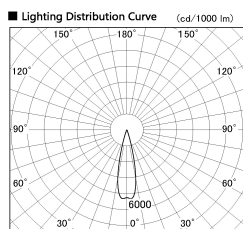

Item no. SD376-2025W9040-IK-LX

Series Name: Versa L-G Tracklight (Lens Type In-Track) (SD376-IK-LX)

Installation	Track mount
Type	
Fixture wattage	18.6W
Beam angle	25 deg
Color Temp.	4000K
CRI	Ra>90
Luminous	1663 lm
Body	Die-cast aluminum alloy
Body finish	White
Trim finish	White
Reflector finish	N/A
IP Rate	IP20
Light source	COB module
Input Voltage	AC220~240V
Dimming Type	Non-Dimmable
Certificate	CE, CCC
Cut Hole	N/A