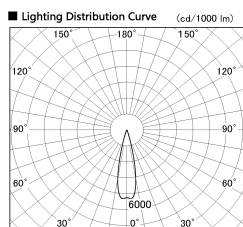

Item no. SD376-2025W9040-IK-LX

Series Name: Versa L-G Tracklight (Lens Type In-Track) (SD376-IK-LX)

Installation	Track mount
Type	Versa L-G Tracklight (Lens Type In-Track) (SD376-IK-LX)
Fixture wattage	18.6W
Beam angle	25 deg
Color Temp.	4000K
CRI	Ra>90
Luminous	1663 lm
Body	Die-cast aluminum alloy
Body finish	White
Trim finish	White
Reflector finish	N/A
IP Rate	IP20
Light source	COB module
Input Voltage	AC220~240V
Dimming Type	Non-Dimmable
Certificate	CE, CCC
Cut Hole	N/A