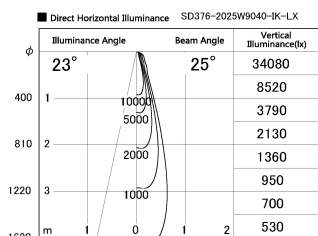

Item no. SD376-2025W9040-IK-LX

Series Name: Versa L-G Tracklight (Lens Type In-Track) (SD376-IK-LX)

Installation	Track mount
Type	Versa L-G Tracklight (Lens Type In-Track) (SD376-IK-LX)
Fixture wattage	18.6W
Beam angle	25 deg
Color Temp.	4000K
CRI	Ra>90
Luminous	1663 lm
Body	Die-cast aluminum alloy
Body finish	White
Trim finish	White
Reflector finish	N/A
IP Rate	IP20
Light source	COB module
Input Voltage	AC220~240V
Dimming Type	Non-Dimmable
Certificate	CE, CCC
Cut Hole	N/A