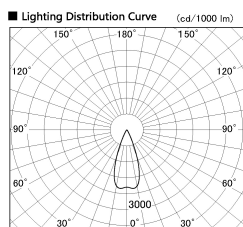

Item no. SD376-2035W9040-IK-LX

Series Name: Versa L-G Tracklight (Lens Type In-Track) (SD376-IK-LX)

Installation	Track mount
Type	
Fixture wattage	18.6W
Beam angle	40 deg
Color Temp.	4000K
CRI	Ra>90
Luminous	1699 lm
Body	Die-cast aluminum alloy
Body finish	White
Trim finish	White
Reflector finish	N/A
IP Rate	IP20
Light source	COB module
Input Voltage	AC220~240V
Dimming Type	Non-Dimmable
Certificate	CE, CCC
Cut Hole	N/A