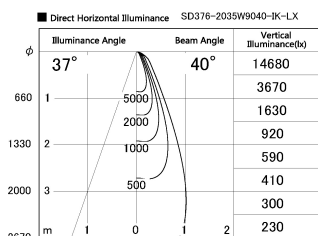

Item no. SD376-2035W9040-IK-LX

Series Name: Versa L-G Tracklight (Lens Type In-Track) (SD376-IK-LX)

Installation	Track mount
Type	
Fixture wattage	18.6W
Beam angle	40 deg
Color Temp.	4000K
CRI	Ra>90
Luminous	1699 lm
Body	Die-cast aluminum alloy
Body finish	White
Trim finish	White
Reflector finish	N/A
IP Rate	IP20
Light source	COB module
Input Voltage	AC220~240V
Dimming Type	Non-Dimmable
Certificate	CE, CCC
Cut Hole	N/A