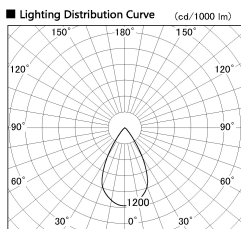

Item no. SD376-2055W9040-IK-LX

Series Name: Versa L-G Tracklight (Lens Type In-Track) (SD376-IK-LX)

| | |
|------------------|-------------------------|
| Installation | Track mount |
| Type | |
| Fixture wattage | 18.6W |
| Beam angle | 57 deg |
| Color Temp. | 4000K |
| CRI | Ra>90 |
| Luminous | 1638 lm |
| Body | Die-cast aluminum alloy |
| Body finish | White |
| Trim finish | White |
| Reflector finish | N/A |
| IP Rate | IP20 |
| Light source | COB module |
| Input Voltage | AC220~240V |
| Dimming Type | Non-Dimmable |
| Certificate | CE, CCC |
| Cut Hole | N/A |