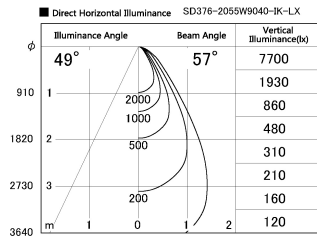

Item no. SD376-2055W9040-IK-LX

Series Name: Versa L-G Tracklight (Lens Type In-Track) (SD376-IK-LX)

| | |
|------------------|-------------------------|
| Installation | Track mount |
| Type | |
| Fixture wattage | 18.6W |
| Beam angle | 57 deg |
| Color Temp. | 4000K |
| CRI | Ra>90 |
| Luminous | 1638 lm |
| Body | Die-cast aluminum alloy |
| Body finish | White |
| Trim finish | White |
| Reflector finish | N/A |
| IP Rate | IP20 |
| Light source | COB module |
| Input Voltage | AC220~240V |
| Dimming Type | Non-Dimmable |
| Certificate | CE, CCC |
| Cut Hole | N/A |