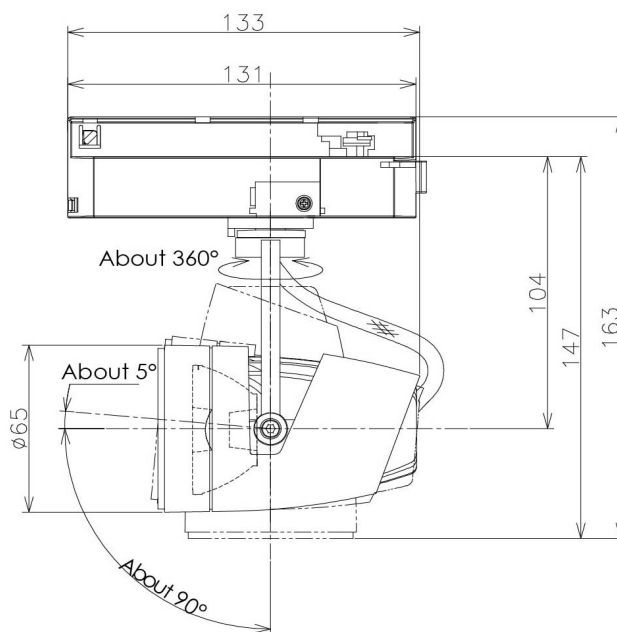

Item no. SD376-1415W9040-IK-LX

Series Name: Versa L-G Tracklight (Lens Type In-Track) (SD376-IK-LX)

Installation	Track mount
Type	
Fixture wattage	14W
Beam angle	20 deg
Color Temp.	4000K
CRI	Ra>90
Luminous	1137 lm
Body	Die-cast aluminum alloy
Body finish	White
Trim finish	White
Reflector finish	N/A
IP Rate	IP20
Light source	COB module
Input Voltage	AC220~240V
Dimming Type	Non-Dimmable
Certificate	CE, CCC
Cut Hole	N/A