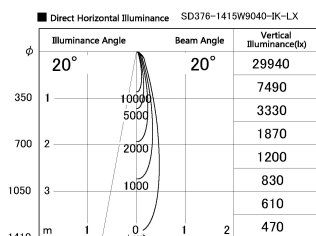

Item no. SD376-1415W9040-IK-LX

Series Name: Versa L-G Tracklight (Lens Type In-Track) (SD376-IK-LX)

Installation	Track mount
Type	
Fixture wattage	14W
Beam angle	20 deg
Color Temp.	4000K
CRI	Ra>90
Luminous	1137 lm
Body	Die-cast aluminum alloy
Body finish	White
Trim finish	White
Reflector finish	N/A
IP Rate	IP20
Light source	COB module
Input Voltage	AC220~240V
Dimming Type	Non-Dimmable
Certificate	CE, CCC
Cut Hole	N/A