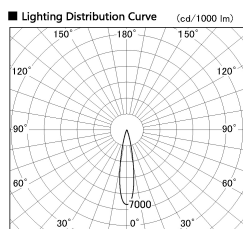

Item no. SD376-1415W9040-IK-LX

Series Name: Versa L-G Tracklight (Lens Type In-Track) (SD376-IK-LX)

Installation	Track mount
Type	
Fixture wattage	14W
Beam angle	20 deg
Color Temp.	4000K
CRI	Ra>90
Luminous	1137 lm
Body	Die-cast aluminum alloy
Body finish	White
Trim finish	White
Reflector finish	N/A
IP Rate	IP20
Light source	COB module
Input Voltage	AC220~240V
Dimming Type	Non-Dimmable
Certificate	CE, CCC
Cut Hole	N/A