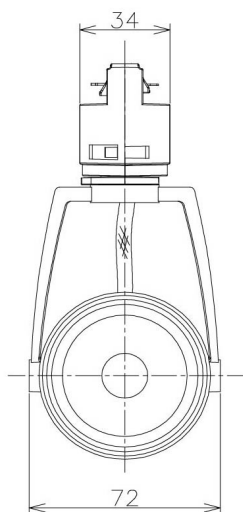

Item no. SD376-1415W9040-IK-LX

Series Name: Versa L-G Tracklight (Lens Type In-Track) (SD376-IK-LX)

Installation	Track mount
Type	
Fixture wattage	14W
Beam angle	20 deg
Color Temp.	4000K
CRI	Ra>90
Luminous	1137 lm
Body	Die-cast aluminum alloy
Body finish	White
Trim finish	White
Reflector finish	N/A
IP Rate	IP20
Light source	COB module
Input Voltage	AC220~240V
Dimming Type	Non-Dimmable
Certificate	CE, CCC
Cut Hole	N/A