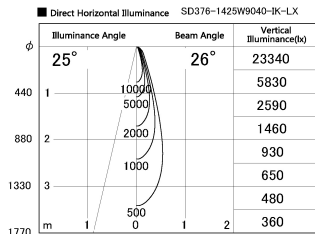

Item no. SD376-1425W9040-IK-LX

Series Name: Versa L-G Tracklight (Lens Type In-Track) (SD376-IK-LX)

| | |
|------------------|-------------------------|
| Installation | Track mount |
| Type | |
| Fixture wattage | 14W |
| Beam angle | 26 deg |
| Color Temp. | 4000K |
| CRI | Ra>90 |
| Luminous | 1215 lm |
| Body | Die-cast aluminum alloy |
| Body finish | White |
| Trim finish | White |
| Reflector finish | N/A |
| IP Rate | IP20 |
| Light source | COB module |
| Input Voltage | AC220~240V |
| Dimming Type | Non-Dimmable |
| Certificate | CE, CCC |
| Cut Hole | N/A |