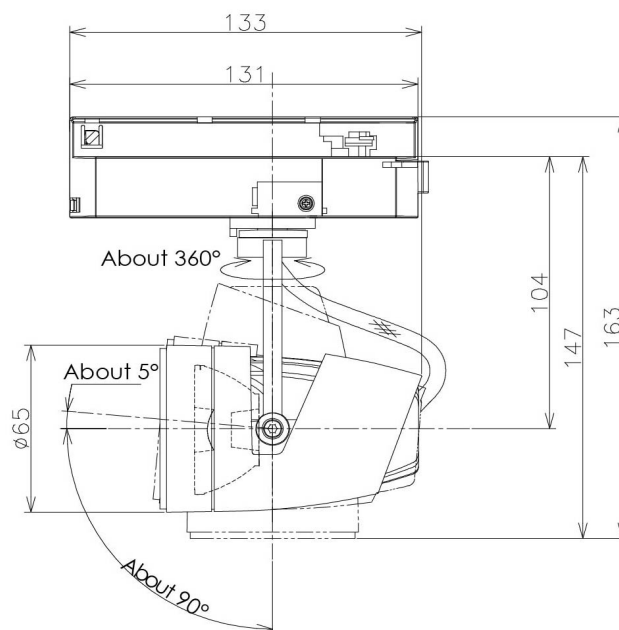

Item no. SD376-1425W9040-IK-LX

Series Name: Versa L-G Tracklight (Lens Type In-Track) (SD376-IK-LX)

| | |
|------------------|-------------------------|
| Installation | Track mount |
| Type | |
| Fixture wattage | 14W |
| Beam angle | 26 deg |
| Color Temp. | 4000K |
| CRI | Ra>90 |
| Luminous | 1215 lm |
| Body | Die-cast aluminum alloy |
| Body finish | White |
| Trim finish | White |
| Reflector finish | N/A |
| IP Rate | IP20 |
| Light source | COB module |
| Input Voltage | AC220~240V |
| Dimming Type | Non-Dimmable |
| Certificate | CE, CCC |
| Cut Hole | N/A |