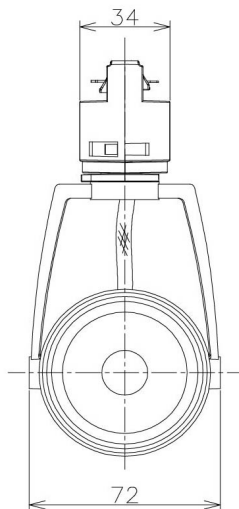

Item no. SD376-1425W9040-IK-LX

Series Name: Versa L-G Tracklight (Lens Type In-Track) (SD376-IK-LX)

| | |
|------------------|-------------------------|
| Installation | Track mount |
| Type | |
| Fixture wattage | 14W |
| Beam angle | 26 deg |
| Color Temp. | 4000K |
| CRI | Ra>90 |
| Luminous | 1215 lm |
| Body | Die-cast aluminum alloy |
| Body finish | White |
| Trim finish | White |
| Reflector finish | N/A |
| IP Rate | IP20 |
| Light source | COB module |
| Input Voltage | AC220~240V |
| Dimming Type | Non-Dimmable |
| Certificate | CE, CCC |
| Cut Hole | N/A |