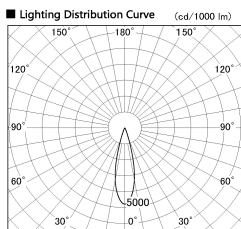

Item no. SD376-1425W9040-IK-LX

Series Name: Versa L-G Tracklight (Lens Type In-Track) (SD376-IK-LX)

| | |
|------------------|-------------------------|
| Installation | Track mount |
| Type | |
| Fixture wattage | 14W |
| Beam angle | 26 deg |
| Color Temp. | 4000K |
| CRI | Ra>90 |
| Luminous | 1215 lm |
| Body | Die-cast aluminum alloy |
| Body finish | White |
| Trim finish | White |
| Reflector finish | N/A |
| IP Rate | IP20 |
| Light source | COB module |
| Input Voltage | AC220~240V |
| Dimming Type | Non-Dimmable |
| Certificate | CE, CCC |
| Cut Hole | N/A |