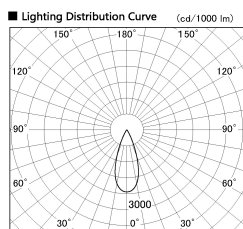

Item no. SD376-1435W9040-IK-LX

Series Name: Versa L-G Tracklight (Lens Type In-Track) (SD376-IK-LX)

Installation	Track mount
Type	
Fixture wattage	14W
Beam angle	38 deg
Color Temp.	4000K
CRI	Ra>90
Luminous	1191 lm
Body	Die-cast aluminum alloy
Body finish	White
Trim finish	White
Reflector finish	N/A
IP Rate	IP20
Light source	COB module
Input Voltage	AC220~240V
Dimming Type	Non-Dimmable
Certificate	CE, CCC
Cut Hole	N/A