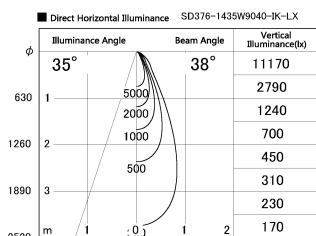

Item no. SD376-1435W9040-IK-LX

Series Name: Versa L-G Tracklight (Lens Type In-Track) (SD376-IK-LX)

Installation	Track mount
Type	
Fixture wattage	14W
Beam angle	38 deg
Color Temp.	4000K
CRI	Ra>90
Luminous	1191 lm
Body	Die-cast aluminum alloy
Body finish	White
Trim finish	White
Reflector finish	N/A
IP Rate	IP20
Light source	COB module
Input Voltage	AC220~240V
Dimming Type	Non-Dimmable
Certificate	CE, CCC
Cut Hole	N/A