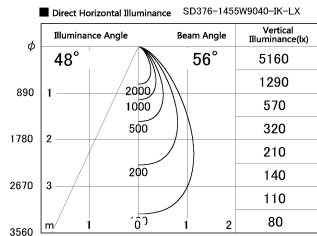

Item no. SD376-1455W9040-IK-LX

Series Name: Versa L-G Tracklight (Lens Type In-Track) (SD376-IK-LX)

Installation	Track mount
Type	
Fixture wattage	14W
Beam angle	56 deg
Color Temp.	4000K
CRI	Ra>90
Luminous	1181 lm
Body	Die-cast aluminum alloy
Body finish	White
Trim finish	White
Reflector finish	N/A
IP Rate	IP20
Light source	COB module
Input Voltage	AC220~240V
Dimming Type	Non-Dimmable
Certificate	CE, CCC
Cut Hole	N/A