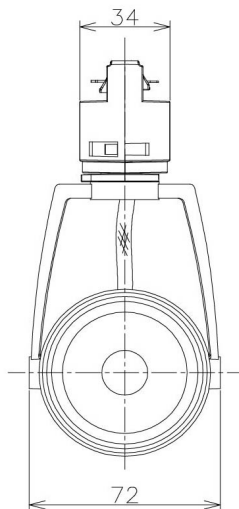

Item no. SD376-1455W9040-IK-LX

Series Name: Versa L-G Tracklight (Lens Type In-Track) (SD376-IK-LX)

Installation	Track mount
Type	
Fixture wattage	14W
Beam angle	56 deg
Color Temp.	4000K
CRI	Ra>90
Luminous	1181 lm
Body	Die-cast aluminum alloy
Body finish	White
Trim finish	White
Reflector finish	N/A
IP Rate	IP20
Light source	COB module
Input Voltage	AC220~240V
Dimming Type	Non-Dimmable
Certificate	CE, CCC
Cut Hole	N/A