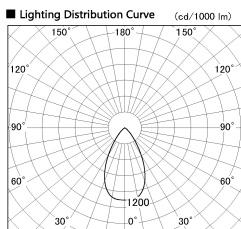

Item no. SD376-1455W9040-IK-LX

Series Name: Versa L-G Tracklight (Lens Type In-Track) (SD376-IK-LX)

Installation	Track mount
Type	
Fixture wattage	14W
Beam angle	56 deg
Color Temp.	4000K
CRI	Ra>90
Luminous	1181 lm
Body	Die-cast aluminum alloy
Body finish	White
Trim finish	White
Reflector finish	N/A
IP Rate	IP20
Light source	COB module
Input Voltage	AC220~240V
Dimming Type	Non-Dimmable
Certificate	CE, CCC
Cut Hole	N/A