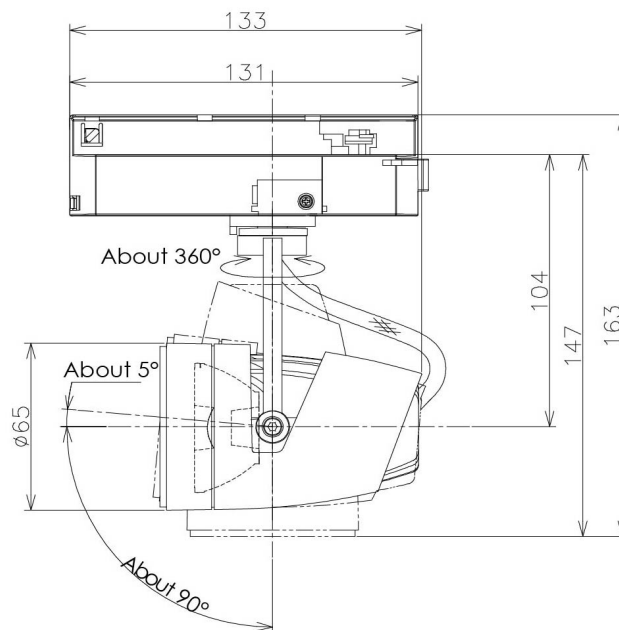

Item no. SD376-1455W9040-IK-LX

Series Name: Versa L-G Tracklight (Lens Type In-Track) (SD376-IK-LX)

Installation	Track mount
Type	
Fixture wattage	14W
Beam angle	56 deg
Color Temp.	4000K
CRI	Ra>90
Luminous	1181 lm
Body	Die-cast aluminum alloy
Body finish	White
Trim finish	White
Reflector finish	N/A
IP Rate	IP20
Light source	COB module
Input Voltage	AC220~240V
Dimming Type	Non-Dimmable
Certificate	CE, CCC
Cut Hole	N/A