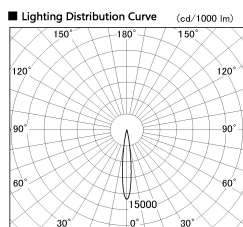

Item no. SD376-0815W9040-IK-LX

Series Name: Versa L-G Tracklight (Lens Type In-Track) (SD376-IK-LX)

■ Direct Horizontal Illuminance SD376-0815W9040-IK-LX

φ	Illuminance Angle	Beam Angle	Vertical Illuminance (lx)
220	13°	13°	34290
1			8570
450			3810
2			2140
680			1370
3			950
910			700
m	1	0	540

Installation	Track mount
Type	
Fixture wattage	7.4W
Beam angle	13 deg
Color Temp.	4000K
CRI	Ra>90
Luminous	720 lm
Body	Die-cast aluminum alloy
Body finish	White
Trim finish	White
Reflector finish	N/A
IP Rate	IP20
Light source	COB module
Input Voltage	AC220~240V
Dimming Type	Non-Dimmable
Certificate	CE, CCC
Cut Hole	N/A