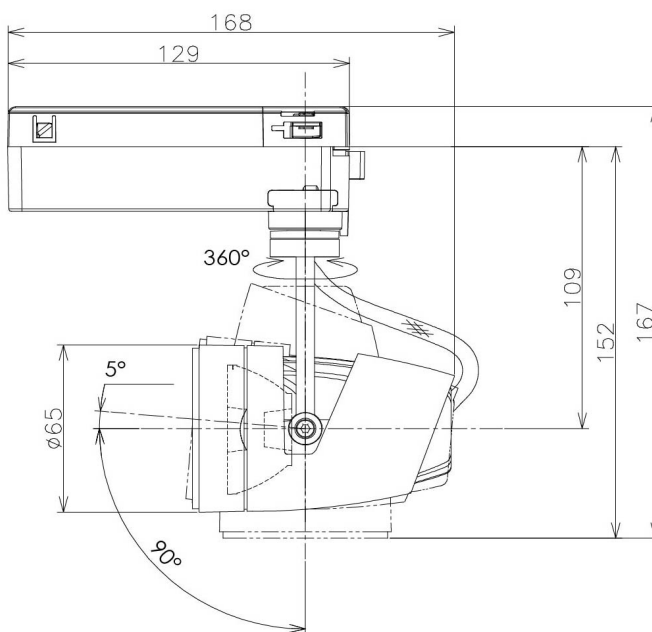

Item no. SD376-0825W9040-IK-LX

Series Name: Versa L-G Tracklight (Lens Type In-Track) (SD376-IK-LX)

Installation	Track mount
Type	
Fixture wattage	7.4W
Beam angle	22 deg
Color Temp.	4000K
CRI	Ra>90
Luminous	772 lm
Body	Die-cast aluminum alloy
Body finish	White
Trim finish	White
Reflector finish	N/A
IP Rate	IP20
Light source	COB module
Input Voltage	AC220~240V
Dimming Type	Non-Dimmable
Certificate	CE, CCC
Cut Hole	N/A