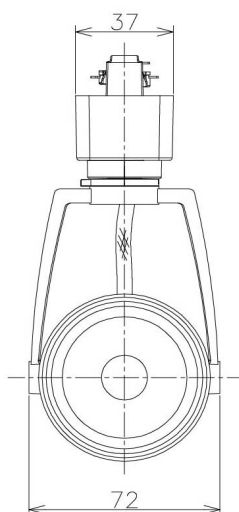

Item no. SD376-0825W9040-IK-LX

Series Name: Versa L-G Tracklight (Lens Type In-Track) (SD376-IK-LX)

Installation	Track mount
Type	
Fixture wattage	7.4W
Beam angle	22 deg
Color Temp.	4000K
CRI	Ra>90
Luminous	772 lm
Body	Die-cast aluminum alloy
Body finish	White
Trim finish	White
Reflector finish	N/A
IP Rate	IP20
Light source	COB module
Input Voltage	AC220~240V
Dimming Type	Non-Dimmable
Certificate	CE, CCC
Cut Hole	N/A