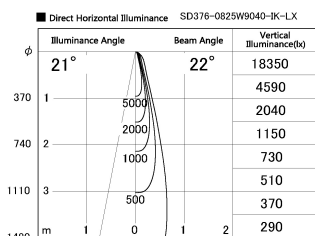

Item no. SD376-0825W9040-IK-LX

Series Name: Versa L-G Tracklight (Lens Type In-Track) (SD376-IK-LX)

Installation	Track mount
Type	
Fixture wattage	7.4W
Beam angle	22 deg
Color Temp.	4000K
CRI	Ra>90
Luminous	772 lm
Body	Die-cast aluminum alloy
Body finish	White
Trim finish	White
Reflector finish	N/A
IP Rate	IP20
Light source	COB module
Input Voltage	AC220~240V
Dimming Type	Non-Dimmable
Certificate	CE, CCC
Cut Hole	N/A