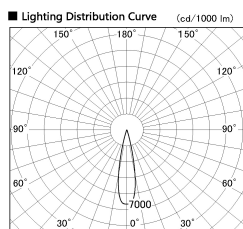

Item no. SD376-0825W9040-IK-LX

Series Name: Versa L-G Tracklight (Lens Type In-Track) (SD376-IK-LX)

Installation	Track mount
Type	
Fixture wattage	7.4W
Beam angle	22 deg
Color Temp.	4000K
CRI	Ra>90
Luminous	772 lm
Body	Die-cast aluminum alloy
Body finish	White
Trim finish	White
Reflector finish	N/A
IP Rate	IP20
Light source	COB module
Input Voltage	AC220~240V
Dimming Type	Non-Dimmable
Certificate	CE, CCC
Cut Hole	N/A